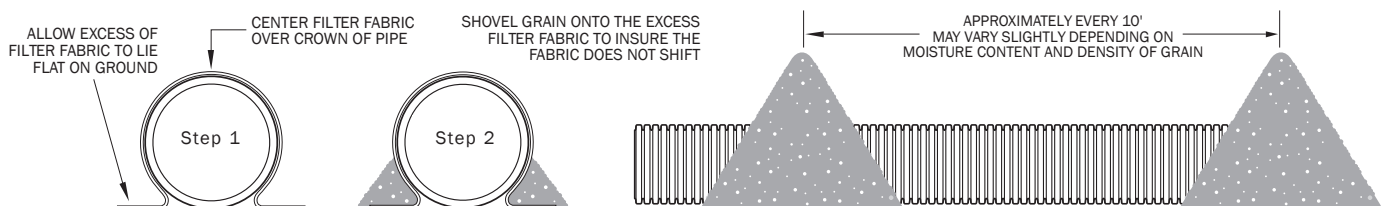

SINGLE WALL PIPE

TURF FLOW[®], POST-TENSIONING DUCT, GRAIN-AIRE[®]

2" TURF FLOW SINGLE WALL

INSIDE DIAMETER	OUTSIDE DIAMETER	STANDARD LENGTHS	STYLE	PRODUCT CODE
2" (50mm)	2.4" (61mm)	25' (7.6m)	Plain	02510025
		100' (30.5m)	Plain	02510100
			Wide Slot	02010100
		118' (36.0m)	Wide Slot	02010118
			Wide Slot with Wrap	02730118
		500' (152.4m)	Narrow Slot	02510500NS
		50' (15.2m)	Wide Slot	02010050
		300' (91.4m)	Wide Slot	02010300
50' (15.2m)	Plain	02510050		

TURF FLOW PIPE

POST-TENSIONING DUCT

DIAMETER	STANDARD LENGTH	PRODUCT CODE
2" (50mm)	500' (152.4m)	02510500PT

POST-TENSIONING DUCT

GRAIN-AIRE PIPE WITH SCREEN SLEEVE

	DESCRIPTION	PRODUCT CODE
Single Wall Pipe	15" (375mm) Grain-Aire Pipe 20' (6.1m) L	15840020SW
	18" (450mm) Grain-Aire Pipe 20' (6.1m) L	18840020SW
Dual Wall Pipe	12" (300mm) Grain-Aire Pipe 20' (6.1m) L	12840020
	15" (375mm) Grain-Aire Pipe 20' (6.1m) L	15840020
	18" (450mm) Grain-Aire Pipe 20' (6.1m) L	18840020
	24" (600mm) Grain-Aire Pipe 20' (6.1m) L	24840020
	30" (750mm) Grain-Aire Pipe 20' (6.1m) L	30840020
Screen Fabric	18" (450mm) Grain-Aire Screen Fabric, 300' (91.4m) RL	1884HARL
	24" (600mm) Grain-Aire Screen Fabric, 300' (91.4m) RL	2484HARL
Screen Fabric Sleeve	12" (300mm) Grain-Aire Screen Fabric Sleeve, 21' (6.4m) L	1284HA
	15" (375mm) Grain-Aire Screen Fabric Sleeve, 21' (6.4m) L	1584HA
	18" (450mm) Grain-Aire Screen Fabric Sleeve, 21' (6.4m) L	1884HA
	24" (600mm) Grain-Aire Screen Fabric Sleeve, 21' (6.4m) L	2484HA
	30" (750mm) Grain-Aire Screen Fabric Sleeve, 21' (6.4m) L	3084HA
	36" (900mm) Grain-Aire Screen Fabric Sleeve, 21' (6.4m) L	3684HA