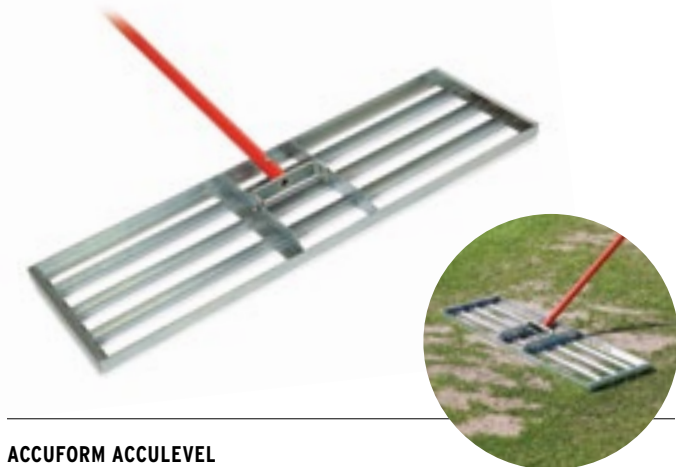

ACCUFORM PLUG PUSHER

The specially designed 36 in. (91 cm) aluminum head is excellent for pushing aeration plugs off the green. Comes with sturdy wrap-around bracing and a 66 in. (1.7 m) orange powder-coated aluminum handle with a 5 in. (13 cm) vinyl grip.

13240 36 in. (91 cm) head with 66 in. (1.7 m) Orange Powder-coated Aluminum Handle

ACCUFORM ACCULEVEL

From spreading to smoothing, or breaking up soil before seeding or planting, the AccuLevel is perfect for soil preparation projects of all kinds. It offers the perfect size head: 34 in. x 10 in. plated steel. It's also easier to use because it features a lightweight, sturdy 72-in. aluminum handle, not a heavy wooden handle used on competitive models.

ACCUFORM GREEN EDGER

Just walk the Green Edger around the greens; it slides easily, cutting troublesome "runners" to keep greens and surrounds perfect looking all year. Create definition between greens and surrounds and prevent different turf types from migrating and blending together – all without unsightly gouges. Cuts 1 1/2 in. below turf.

13260 Accuform Green Edger

13261 3 Pack of Replacement Blades

ACCUFORM ROLLER SQUEEGEE

Recommended for removing water from greens and turf, this non-absorbent squeegee features a heavy-duty-ribbed frame, combined with wraparound bracing to eliminate deflection when pressure is applied, has a 60 in. (1.5 m) bent handle in orange powder coat and vinyl grip.