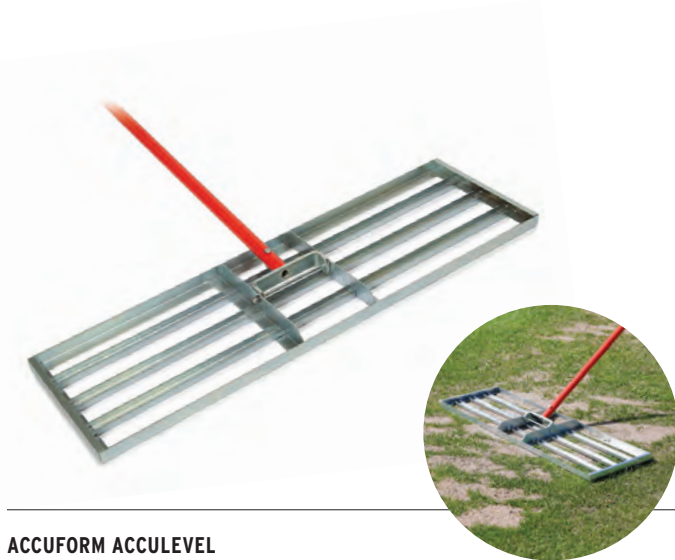

ACCUFORM PLUG PUSHER

The specially designed 36 in. (91 cm) aluminum head is excellent for pushing aeration plugs off the green. Comes with sturdy wrap-around bracing and a 66 in. (1.7 m) orange powder-coated aluminum handle with a 5 in. (13 cm) vinyl grip.

13240 36 in. (91 cm) head with 66 in. (1.7 m) Orange Powder-coated Aluminum Handle

ACCUFORM ACCULEVEL

From spreading to smoothing, or breaking up soil before seeding or planting, the AccuLevel is perfect for soil preparation projects of all kinds. It offers the perfect size head: 34 in. x 10 in. plated steel. It's also easier to use because it features a lightweight, sturdy 72-in. aluminum handle, not a heavy wooden handle used on competitive models.

ACCUFORM GREEN EDGER

Just walk the Green Edger around the greens; it slides easily, cutting troublesome "runners" to keep greens and surrounds perfect looking all year. Create definition between greens and surrounds and prevent different turf types from migrating and blending together – all without unsightly gouges. Cuts 1 1/2 in. below turf.

13260 Accuform Green Edger

13261 3 Pack of Replacement Blades

ACCUFORM ROLLER SQUEEGEE

Recommended for removing water from greens and turf, this non-absorbent squeegee features a heavy-duty-ribbed frame, combined with wraparound bracing to eliminate deflection when pressure is applied, has a 60 in. (1.5 m) bent handle in orange powder coat and vinyl grip.