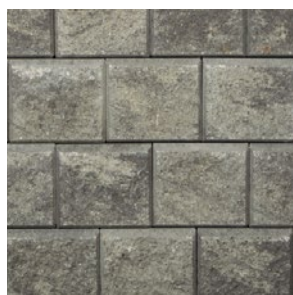

- Simple, functional dry stack stone with classic lines to address any grade changes.
- Multiple sizes can be used individually or together creating a beautiful patterned walls.
- The raised lip and notch lock each block in place for simple, functional and dependable construction.
- Corners & Caps to provide beautiful finishing touches.

16 x 8 x 8"
400 x 200 x 200mm

12 x 8 x 8"
300 x 200 x 200mm

CAPS 18" / 12"

18 x 12 x 3.75"
460 x 300 x 95mm

12 x 12 x 3.5"
300 x 300 x 95mm

🔥 AVAILABLE COLOURS

CHARCOAL

GREY

ROCKY MOUNTAIN

SANDSTONE*

SILVERADO

*Special Order