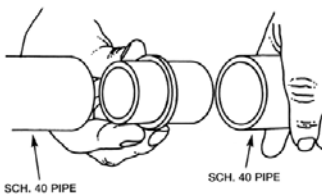

Repair Fittings for Sch 40 Pipe

PEX Series

PIC Series

Pipe Extender and Inside Connector Repair Fitting

Features:

- For Sch 40 pipe.
- Saves labor.
- Invisible after installation.
- Permanent repair.
- Insignificant flow restriction.
- PVC Construction.
- PIC Series connects two pieces of Sch 40 pipe with flush joint.

Part Number	Description	IPS Size	Ctn Qty	List Price
Pipe Extender Repair Fitting				
PEX50	Pipe Extender	1/2"	48	\$ 3.32
PEX75	Pipe Extender	3/4"	48	4.32
PEX100	Pipe Extender	1"	48	5.49
PEX125	Pipe Extender	1 1/4"	48	6.42
PEX150	Pipe Extender	1 1/2"	48	7.57
PEX200	Pipe Extender	2"	48	8.57
PEX250	Pipe Extender	2 1/2"	96	11.63
PEX300	Pipe Extender	3"	96	16.81
PEX400	Pipe Extender	4"	48	19.64