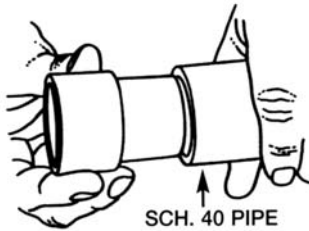

Repair Fittings for Sch 40 Pipe

PEX Series

PIC Series

Pipe Extender and Inside Connector Repair Fitting

Features:

- For Sch 40 pipe.
- Saves labor.
- Invisible after installation.
- Permanent repair.
- Insignificant flow restriction.
- PVC Construction.
- PIC Series connects two pieces of Sch 40 pipe with flush joint.

Part Number	Description	IPS Size	Ctn Qty	List Price
Pipe Extender Repair Fitting				
PEX50	Pipe Extender	1/2"	48	\$ 3.32
PEX75	Pipe Extender	3/4"	48	4.32
PEX100	Pipe Extender	1"	48	5.49
PEX125	Pipe Extender	1 1/4"	48	6.42
PEX150	Pipe Extender	1 1/2"	48	7.57
PEX200	Pipe Extender	2"	48	8.57
PEX250	Pipe Extender	2 1/2"	96	11.63
PEX300	Pipe Extender	3"	96	16.81
PEX400	Pipe Extender	4"	48	19.64