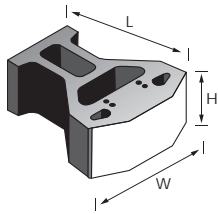

have questions?

Call 1-800-776-6690 or
contact us at basalite.com

geowall™ max

Engineered Retaining Wall System

Max Tri-plane

Max Straight Face

Classic Corner

Tri-plane Corner

Pins
(Included)

4 Straight Side Cap
(Tri-plane Face)

4 Tapered Side Cap
(Tri-plane Face)

8 Straight Side Cap
(Tri-plane Face)

8 Tapered Side Cap
(Tri-plane Face)

4 Straight Cap
(Straight Face)

4 Straight Tapered Side Cap
(Straight Face)

8 Straight Cap
(Straight Face)

8 Straight Tapered Side Cap
(Straight Face)

Name	Metric Units	U.S. Customary Units	Weight	Units/Pallet	Face Area/Unit
Max Tri-plane	457mm W x 203mm H x 5 mm L	18 W x 8 H x 21 L	95 lbs	30	1 SF
Max Straight Face	457mm W x 203mm H x 5 mm L	18 W x 8 H x 21 L	105 lbs	30	1 SF
Classic Corner	457mm W x 203mm H x 229mm L	18 W x 8 H x 9 L	60 lbs	50	1 SF
Tri-plane Corner	457mm W x 203mm H x 229mm L	18 W x 8 H x 9 L	60 lbs	50	1 SF
Pins (Included)	12.7mm W x 95mm L	.50 W x 3.75 L	-	-	-
4 Straight Side Cap (Tri-plane Face)	457mm W x 102mm H x 267mm L	18 W x 4 H x 10.5 L	31 lbs	80	1/2 SF
4 Tapered Side Cap (Tri-plane Face)	356/457mm W x 102mm H x 267mm L	14/18 W x 4 H x 10.5 L	31 lbs	80	1/2 SF
8 Straight Side Cap (Tri-plane Face)	457mm W x 203mm H x 267mm L	18 W x 8 H x 10.5 L	75 lbs	50	1 SF
8 Tapered Side Cap (Tri-plane Face)	356/457mm W x 203mm H x 267mm L	14/18 W x 8 H x 10.5 L	75 lbs	50	1 SF
4 Straight Cap (Straight Face)	457mm W x 102mm H x 267mm L	18 W x 4 H x 10.5 L	31 lbs	80	1/2 SF
4 Straight Tapered Side Cap (Straight Face)	356/457mm W x 102mm H x 267mm L	14/18 W x 4 H x 10.5 L	31 lbs	80	1/2 SF
8 Straight Cap (Straight Face)	457mm W x 203mm H x 267mm L	18 W x 8 H x 10.5 L	75 lbs	50	1 SF
8 Straight Tapered Side Cap (Straight Face)	356/457mm W x 203mm H x 267mm L	14/18 W x 8 H x 10.5 L	75 lbs	50	1 SF