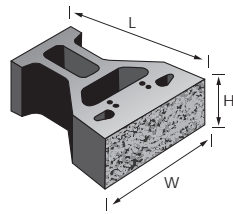

have questions?

Call 1-800-776-6690 or
contact us at basalite.com

geowall™ max

Engineered Retaining Wall System

Max Tri-plane

Max Straight Face

Classic Corner

Tri-plane Corner

Pins
(Included)

4 Straight Side Cap
(Tri-plane Face)

4 Tapered Side Cap
(Tri-plane Face)

8 Straight Side Cap
(Tri-plane Face)

8 Tapered Side Cap
(Tri-plane Face)

4 Straight Cap
(Straight Face)

4 Straight Tapered Side Cap
(Straight Face)

8 Straight Cap
(Straight Face)

8 Straight Tapered Side Cap
(Straight Face)

Name	Metric Units	U.S. Customary Units	Weight	Units/Pallet	Face Area/Unit
Max Tri-plane	457mm W x 203mm H x 5 mm L	18 W x 8 H x 21 L	95 lbs	30	1 SF
Max Straight Face	457mm W x 203mm H x 5 mm L	18 W x 8 H x 21 L	105 lbs	30	1 SF
Classic Corner	457mm W x 203mm H x 229mm L	18 W x 8 H x 9 L	60 lbs	50	1 SF
Tri-plane Corner	457mm W x 203mm H x 229mm L	18 W x 8 H x 9 L	60 lbs	50	1 SF
Pins (Included)	12.7mm W x 95mm L	.50 W x 3.75 L	-	-	-
4 Straight Side Cap (Tri-plane Face)	457mm W x 102mm H x 267mm L	18 W x 4 H x 10.5 L	31 lbs	80	1/2 SF
4 Tapered Side Cap (Tri-plane Face)	356/457mm W x 102mm H x 267mm L	14/18 W x 4 H x 10.5 L	31 lbs	80	1/2 SF
8 Straight Side Cap (Tri-plane Face)	457mm W x 203mm H x 267mm L	18 W x 8 H x 10.5 L	75 lbs	50	1 SF
8 Tapered Side Cap (Tri-plane Face)	356/457mm W x 203mm H x 267mm L	14/18 W x 8 H x 10.5 L	75 lbs	50	1 SF
4 Straight Cap (Straight Face)	457mm W x 102mm H x 267mm L	18 W x 4 H x 10.5 L	31 lbs	80	1/2 SF
4 Straight Tapered Side Cap (Straight Face)	356/457mm W x 102mm H x 267mm L	14/18 W x 4 H x 10.5 L	31 lbs	80	1/2 SF
8 Straight Cap (Straight Face)	457mm W x 203mm H x 267mm L	18 W x 8 H x 10.5 L	75 lbs	50	1 SF
8 Straight Tapered Side Cap (Straight Face)	356/457mm W x 203mm H x 267mm L	14/18 W x 8 H x 10.5 L	75 lbs	50	1 SF