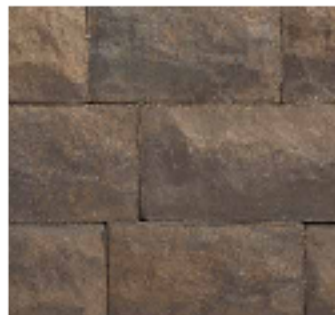

NATURAL COLLECTION

BELAIR WALL[®] 2.0

RETAINING | FREESTANDING

A sophisticated appearance of hand-chiseled stone is brought to life with an irregular surface that adds depth and visual interest for a dynamic look.

SHADED GRAY

TOSCANA

VICTORIAN

Due to the natural materials in our products, colors may vary from those shown in the cut sheets. We recommend visiting actual product samples to ensure the perfect color and finish for each project.