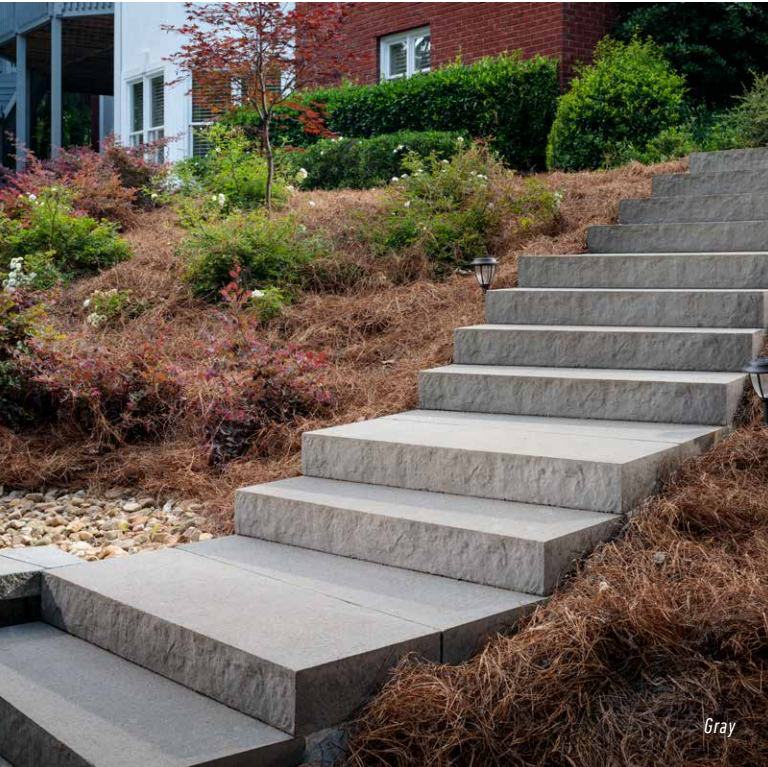

FEATURED AT
DREAM HOME
PROUD SPONSOR 2023

Belgard.com/HGTVdreamhome

LANDINGS™

Scan for
product
information

STEP UNIT

Gray