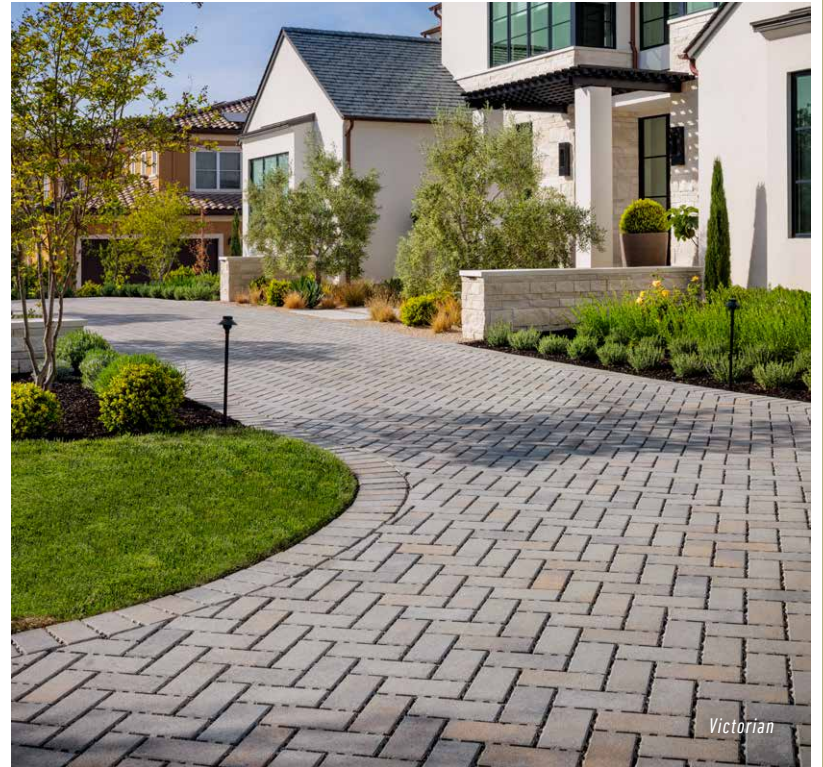

# AQUALINE™

PERMEABLE PAVER / 80MM

Scan for  
product  
information

Rio

Victorian

Please contact your local Belgard representative for additional special order sizes.

RIO

TOSCANA