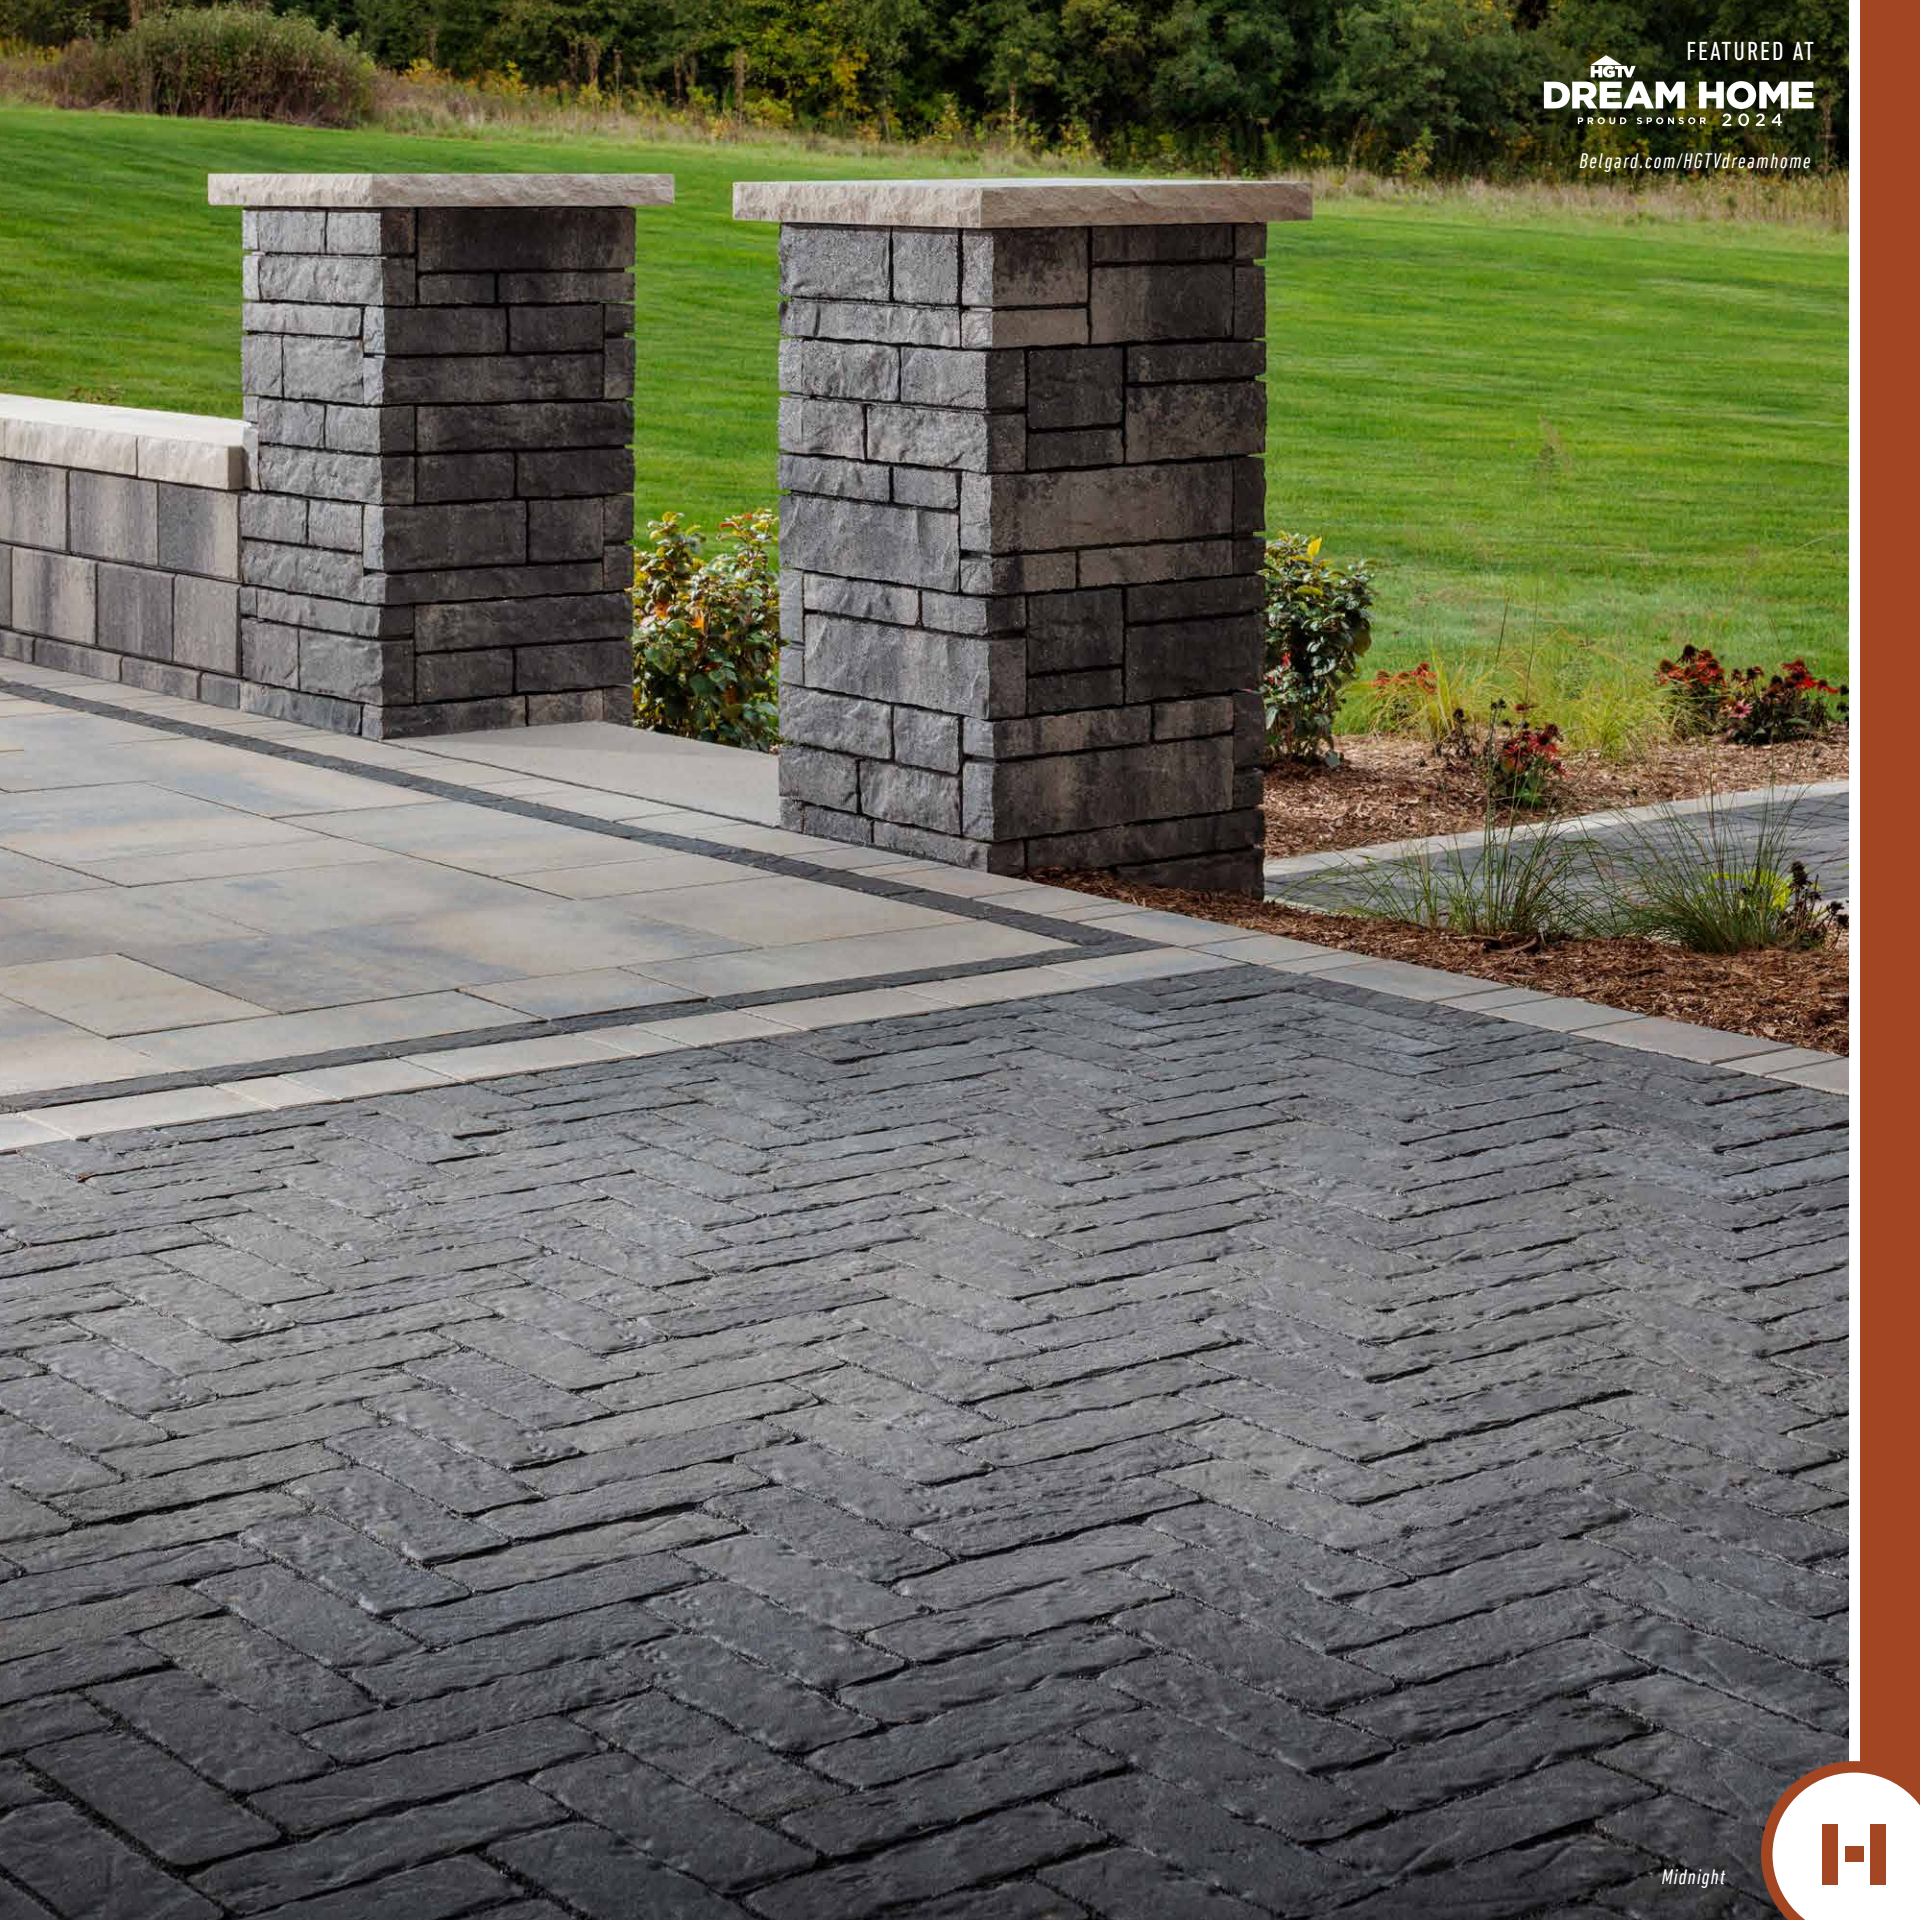

## PAVER / 60MM

Midnight

3 x 9

 MIDNIGHT

 ROSEWOOD

FEATURED AT  
**HGTV**  
**DREAM HOME**  
PROUD SPONSOR 2024

[Belgard.com/HGTVdreamhome](http://Belgard.com/HGTVdreamhome)

Midnight