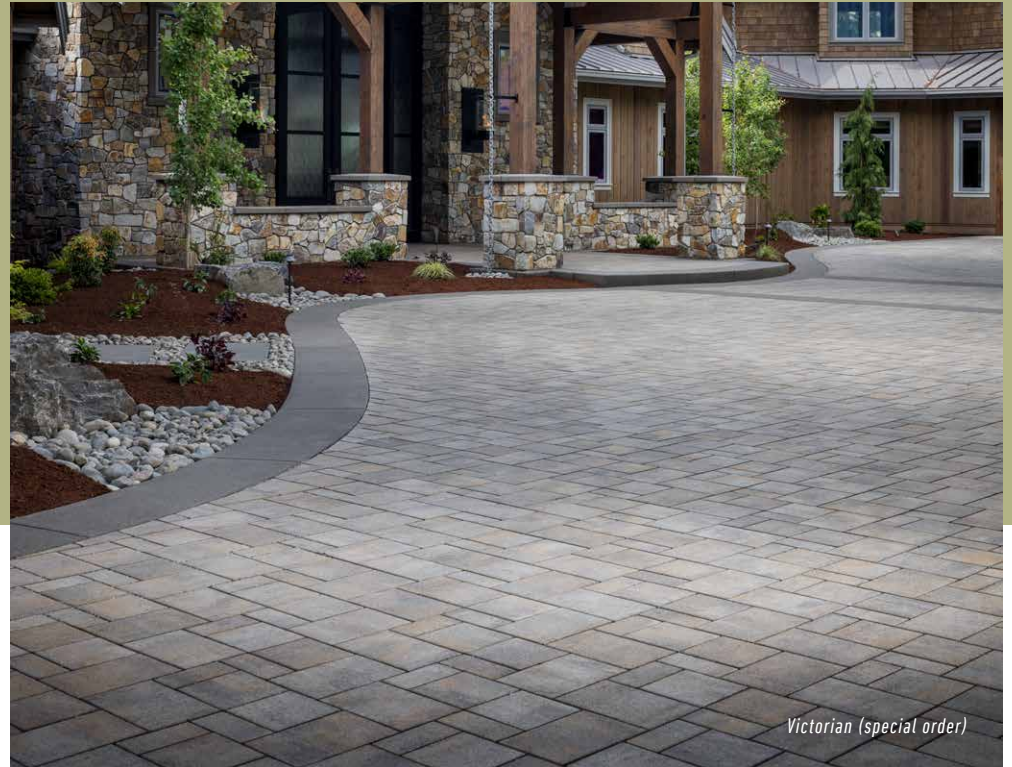

Toscana

Victorian (special order)

*Swatch represents product color only, not surface texture.