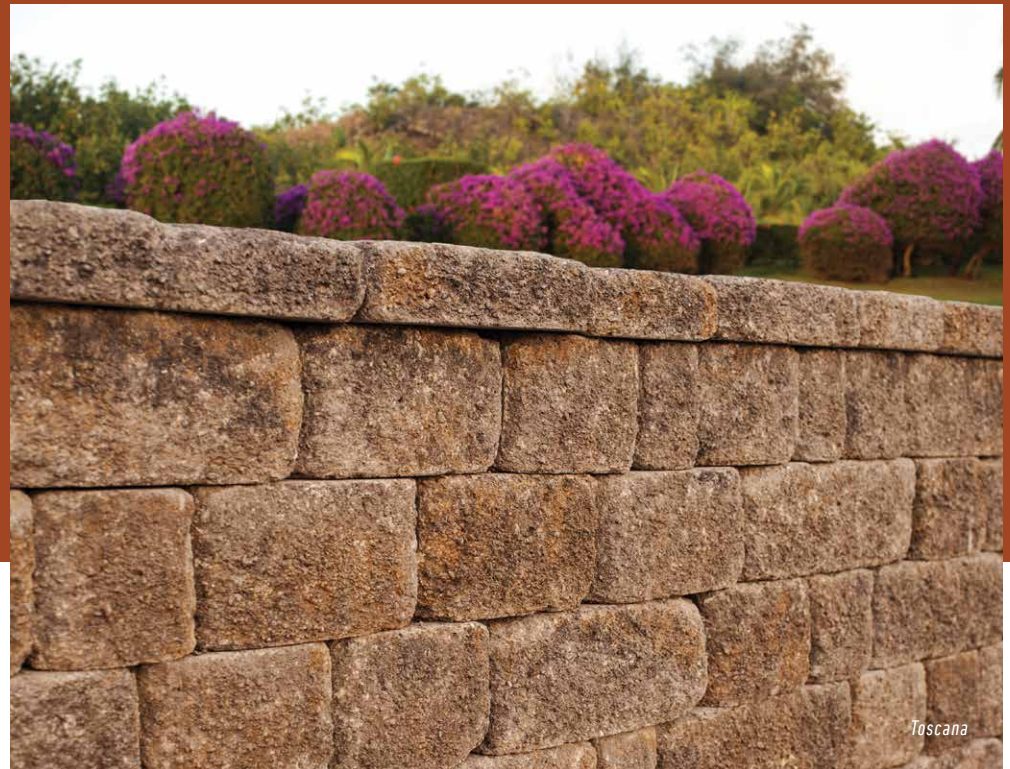

Victorian

Toscana