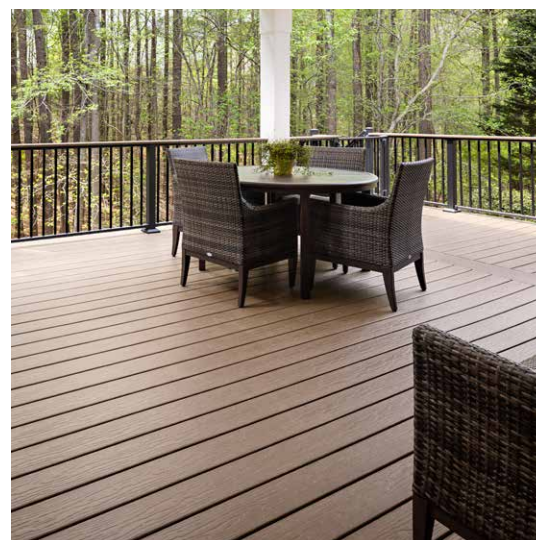

WESTON STONE™ FIRE PIT | PG 100  
ELEMENTS™ SMOKE-LESS INSERT | PG 112

BARRETTE OUTDOOR LIVING®  
VINYL SPADE PICKET FENCING | PG 115

MOISTURESHIELD® VISION™  
COMPOSITE DECKING | PG 114