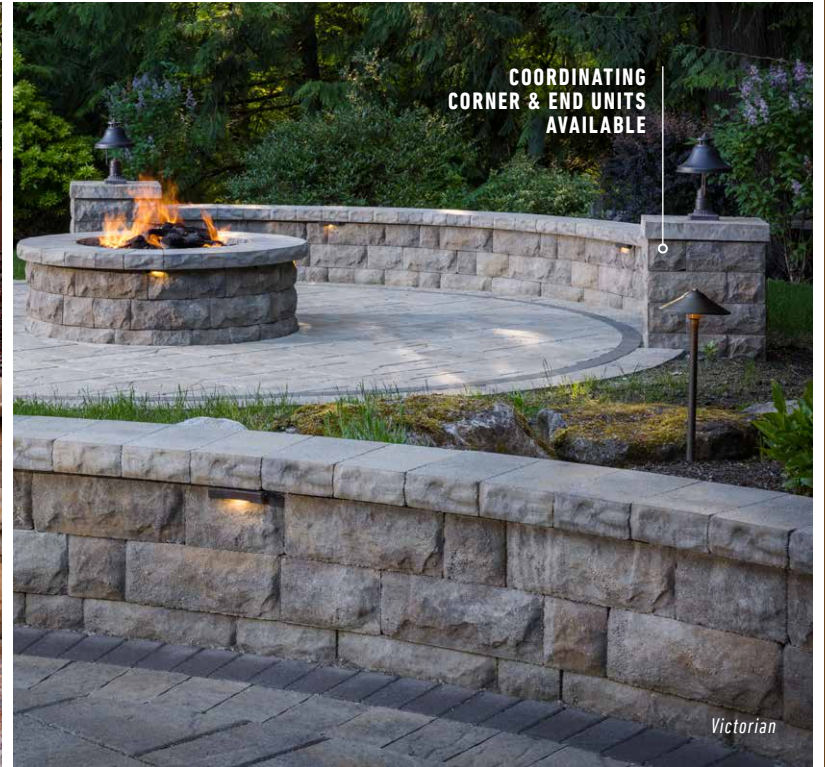

# BELAIR WALL® 2.0

FREESTANDING / RETAINING WALL

Scan for product information

Toscana

Victorian

\*Only available in Belair Wall 2.0 Cap

TOSCANA

RIO