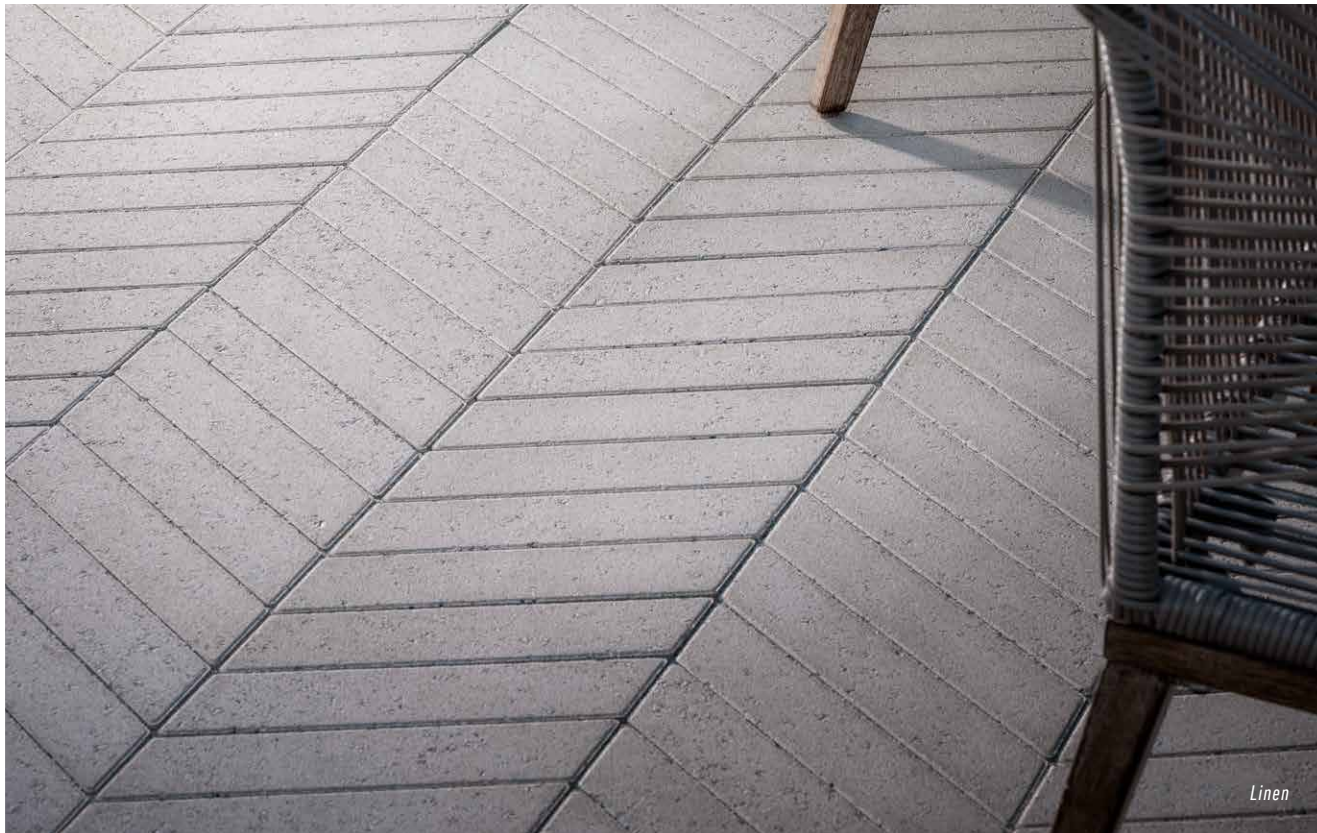

GEOMETRIC SHAPES

Scan for
product
information

PAVER / 60MM

6
12 x 12

3 x 12

12 x 12

6 x 18

6 x 18

Linen