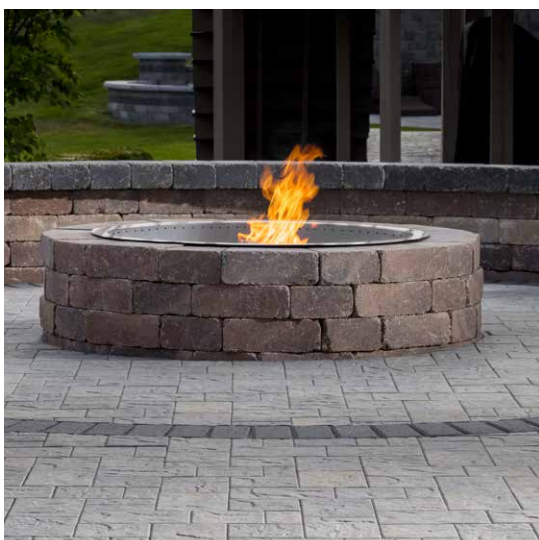

WESTON STONE™ FIRE PIT | PG 100  
ELEMENTS™ SMOKE-LESS INSERT | PG 112

BARRETTE OUTDOOR LIVING®  
VINYL SPADE PICKET FENCING | PG 115

MOISTURESHIELD® VISION™  
COMPOSITE DECKING | PG 114