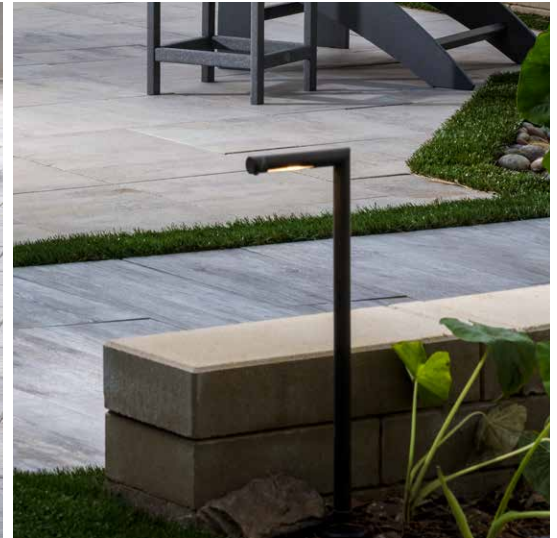

MODERN PATH LIGHT | PG 112  
BELGARD.COM/LIGHTING

ARTFORMS™ | PG 98  
ELEMENTS™ GRILL & DOORS | PG 112

RDI® ELEVATION™ CABLE RAILING | PG 115

MOISTURESHIELD® MERIDIAN™  
COMPOSITE DECKING | PG 114