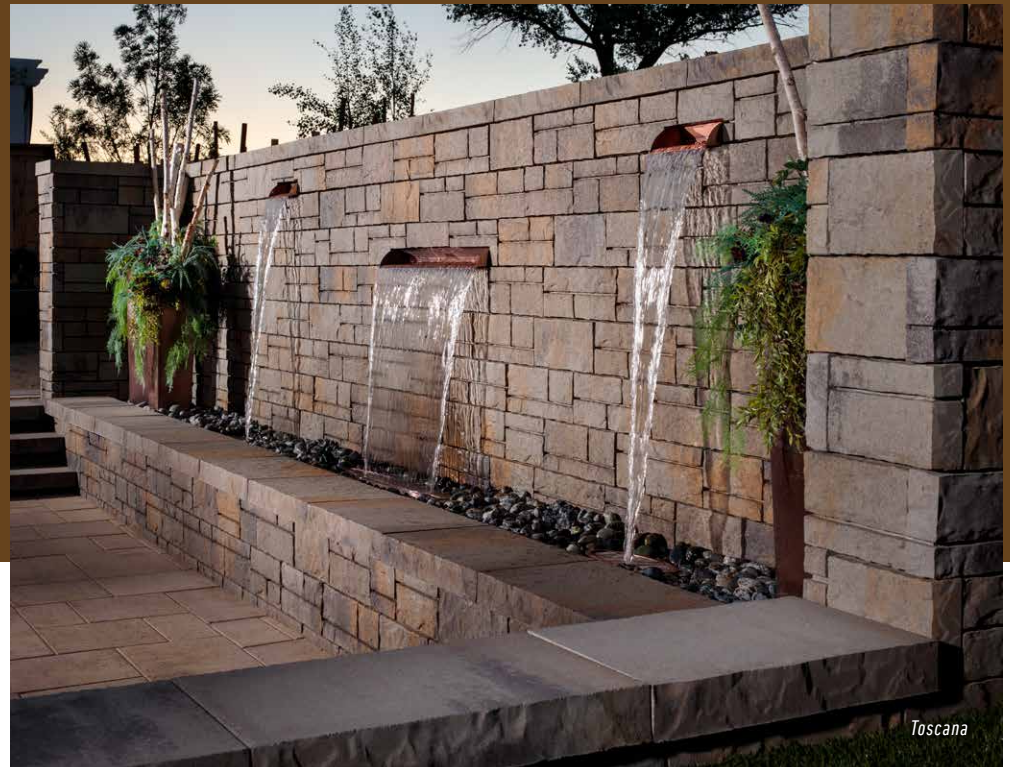

ASHLAR TANDEM™

Scan for
product
information

FREESTANDING / RETAINING WALL

RIVIERA