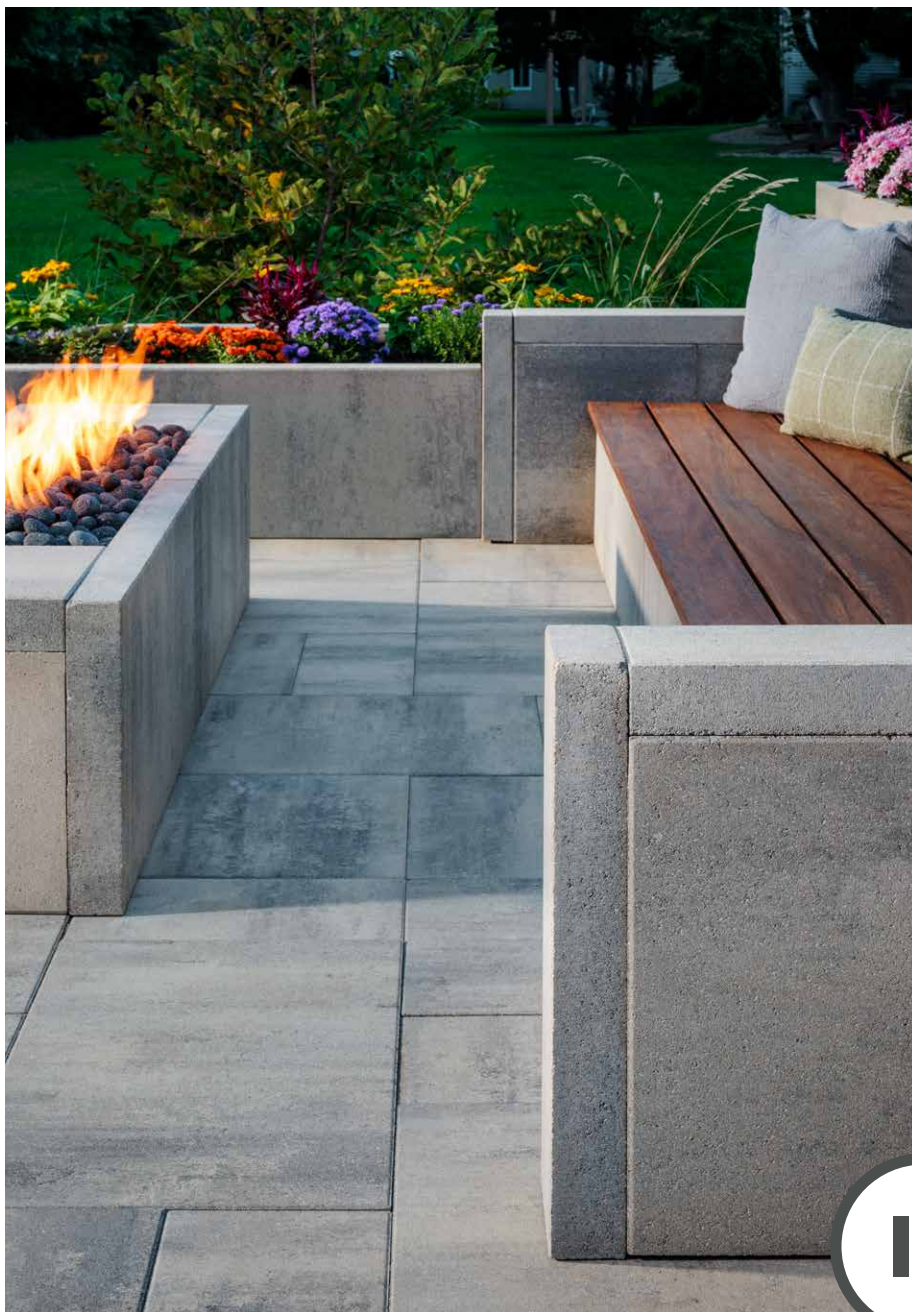

SHADED GRAY

*design tip*

Panels are made in modular sizes to quickly and efficiently construct outdoor kitchens, seating, planters, fire features & more!

ADD LIGHTING  
TO YOUR PROJECT  
[Belgard.com/Lighting](http://Belgard.com/Lighting)