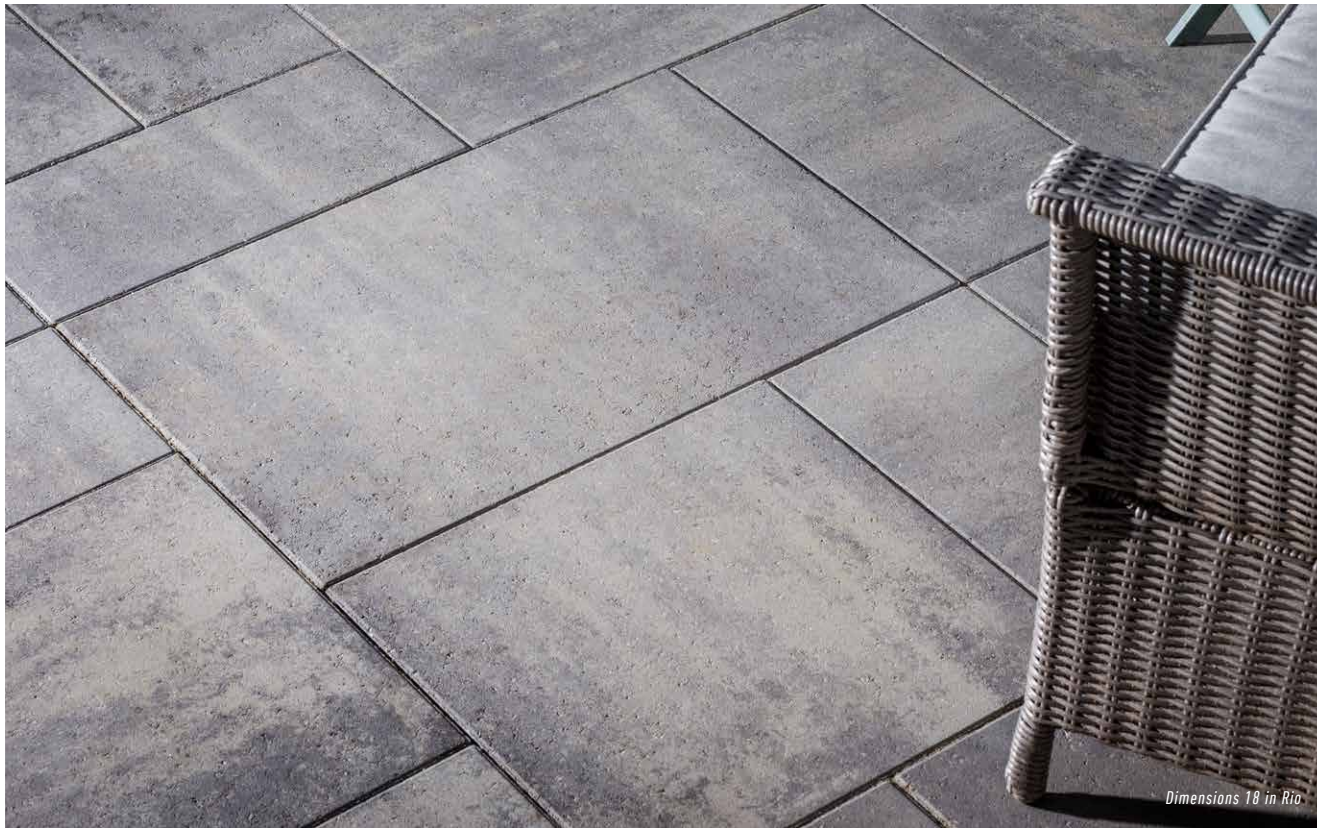

## 3-PIECE SYSTEM / 60MM

Dimensions 6

- 3 x 6
- 6 x 6
- 6 x 9

Dimensions 12

- 6 x 12
- 12 x 12
- 12 x 18

Dimensions 18

- 9 x 18
- 18 x 18
- 18 x 27

*Dimensions 18 in Rio*
*\*Only available in Dimensions 18*