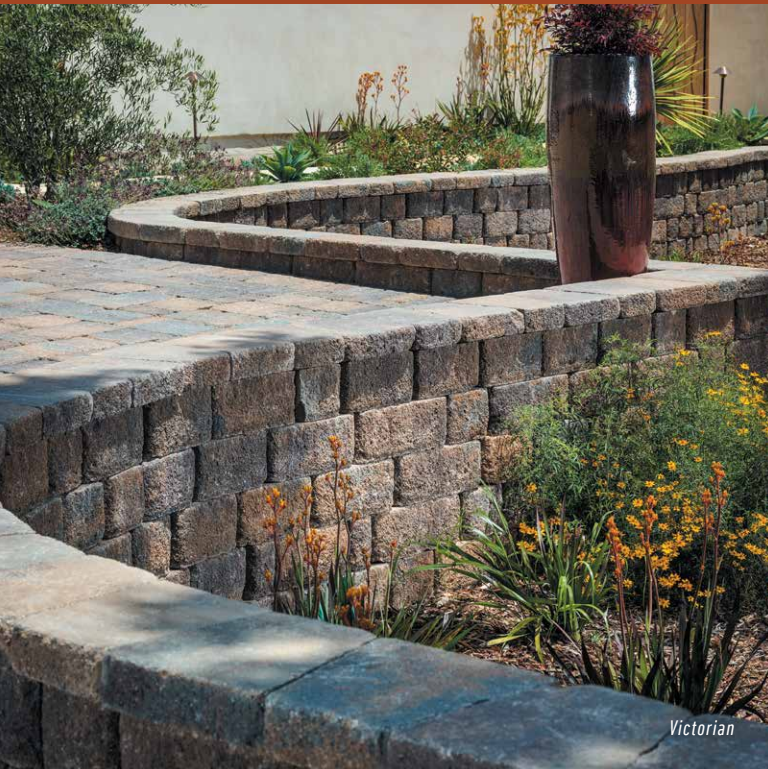

CASTLEMANOR®

Scan for
product
information

FREESTANDING / RETAINING WALL

Victorian