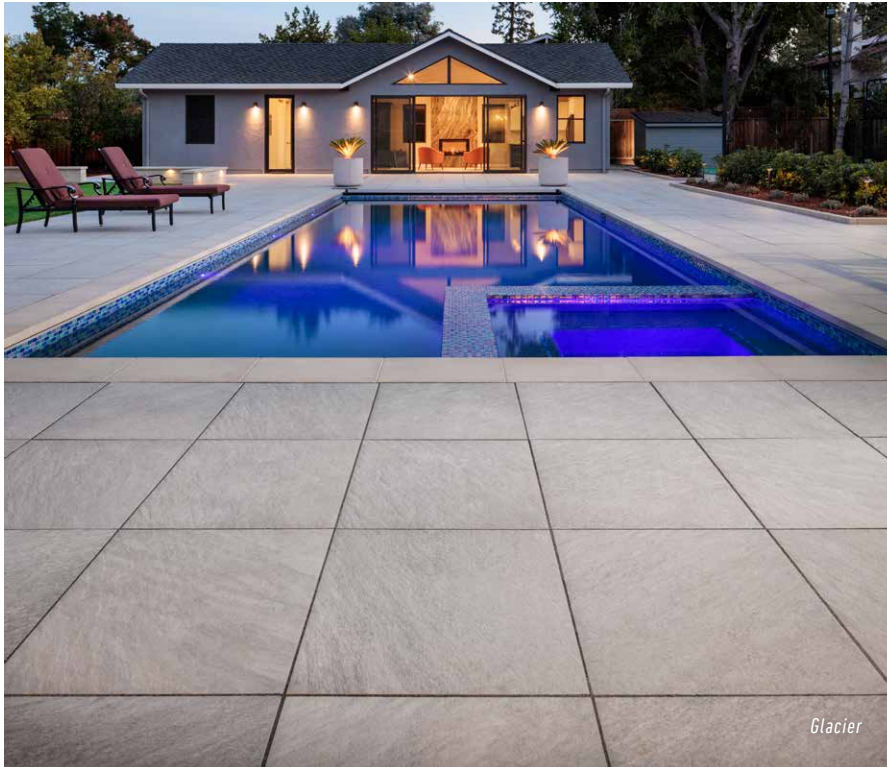

MIRAGE
INSPIRING BETTER LIVING

QUARZITI 2.0

STONE FINISH

Scan for product information

Glacier