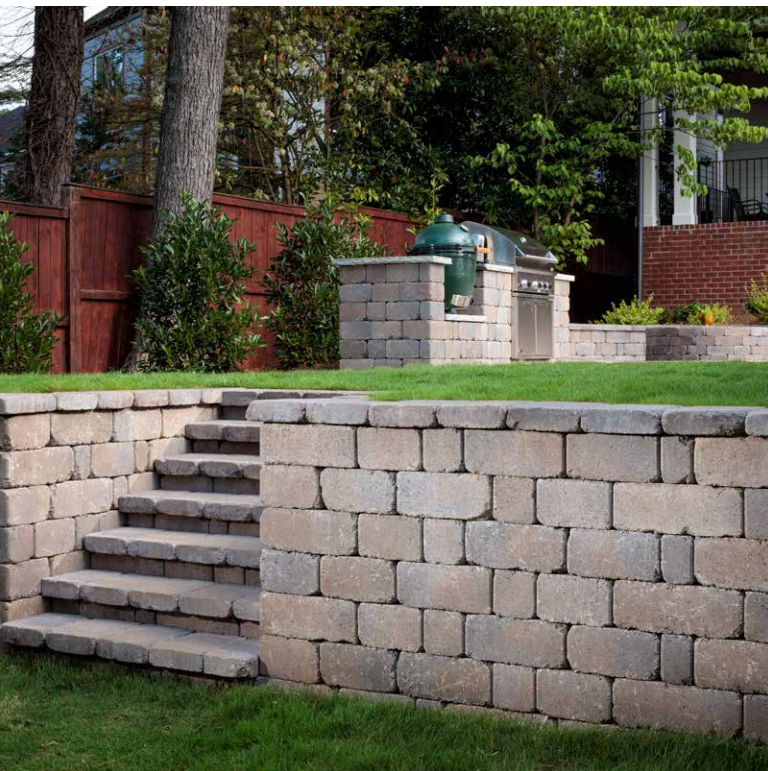

# SHELTON WALL™

Scan for product information

FREESTANDING / RETAINING WALL

AUTUMN

RIO

TOSCANA

VICTORIAN

H x W x D