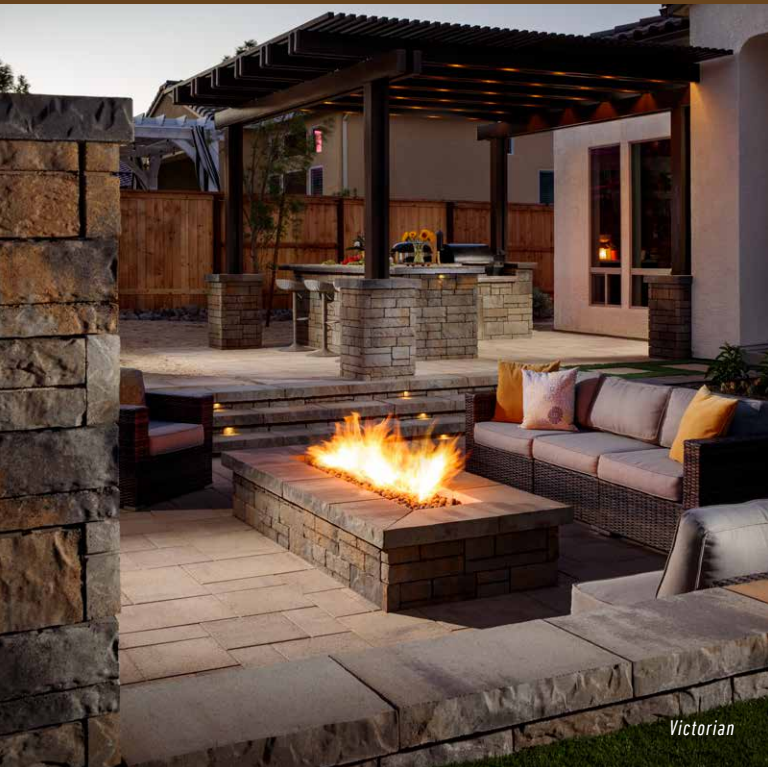

ASHLAR TANDEM™

Scan for
product
information

FREESTANDING / RETAINING WALL

RIVIERA