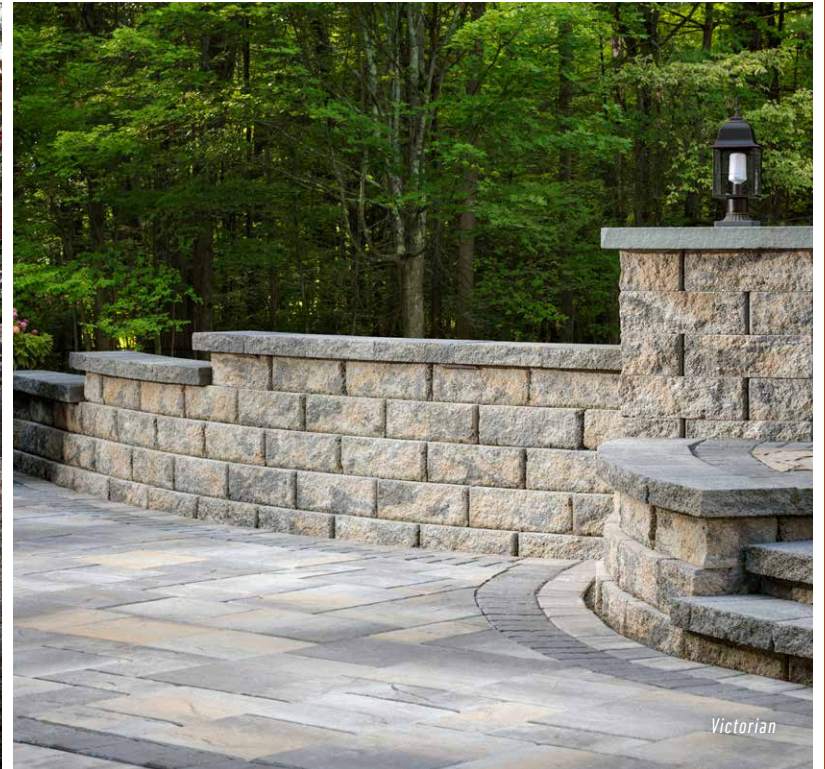

# DIAMOND<sup>®</sup> 9D

RETAINING WALL

Scan for  
product  
information

*Autumn*

*Victorian*

Cap also available in Bella & Toscana

AUTUMN

GRAPHITE