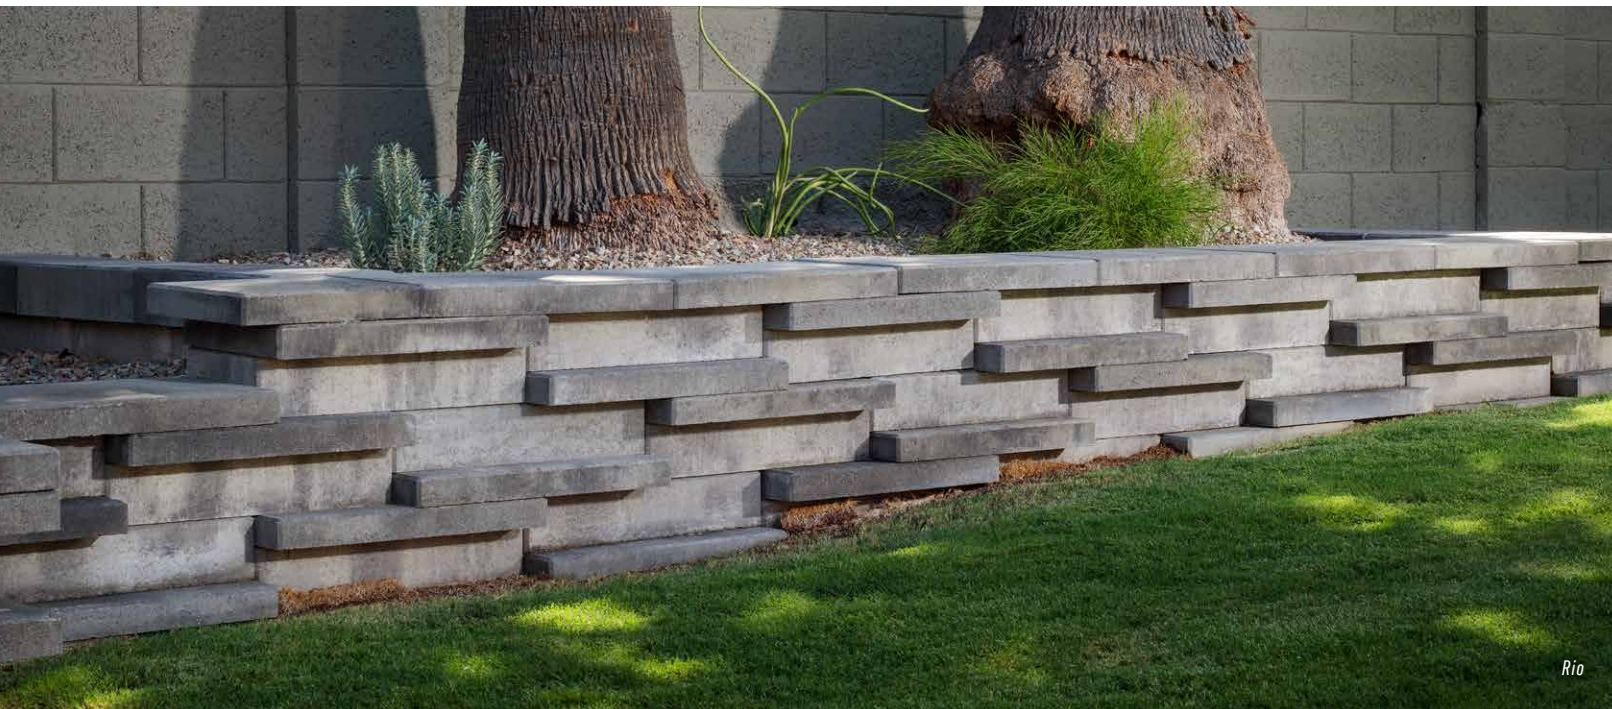

# MELVILLE™ WALL

Scan for  
product  
information

FREESTANDING / GARDEN WALL

Rio

GRAPHITE

LINEN

RIO

VICTORIAN