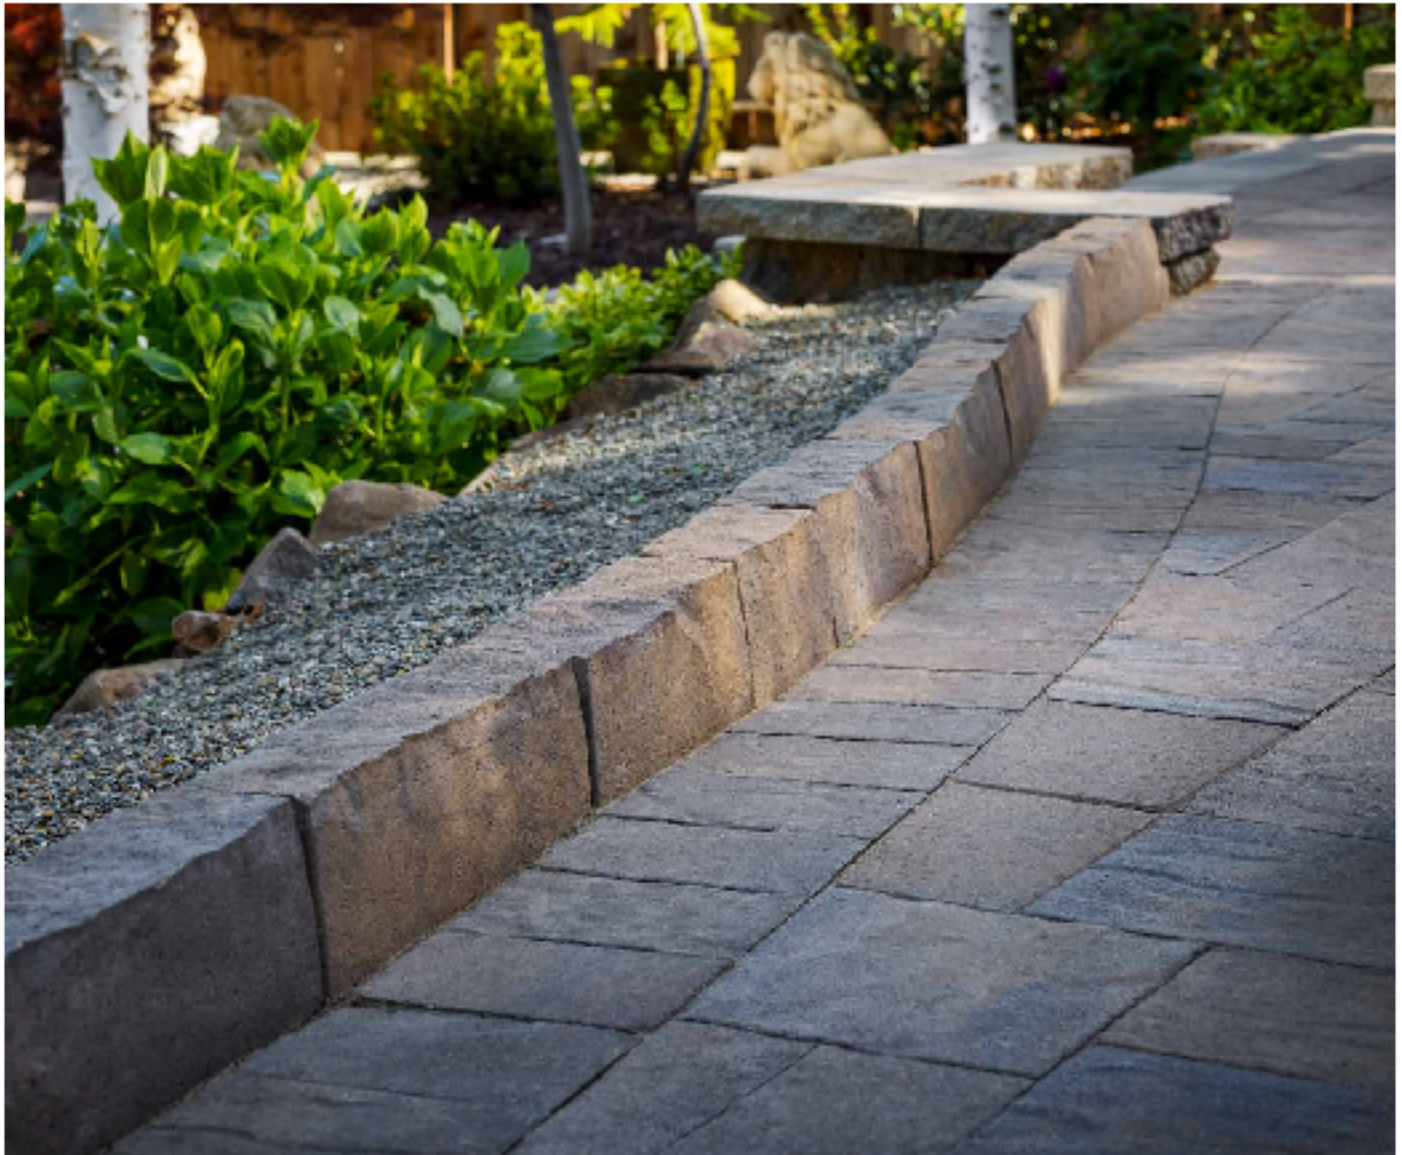

NATURAL COLLECTION

ANGLIA EDGER®

EDGER

Large edger units feature a chiseled finish and tapered edges to provide an elegant complement to driveways, walkways, patios and flower beds.

RIO

TOSCANA

VICTORIAN

Due to the natural materials in our products, colors may vary from those shown in this catalog. We recommend visiting actual product samples to ensure the perfect color and finish for each project.