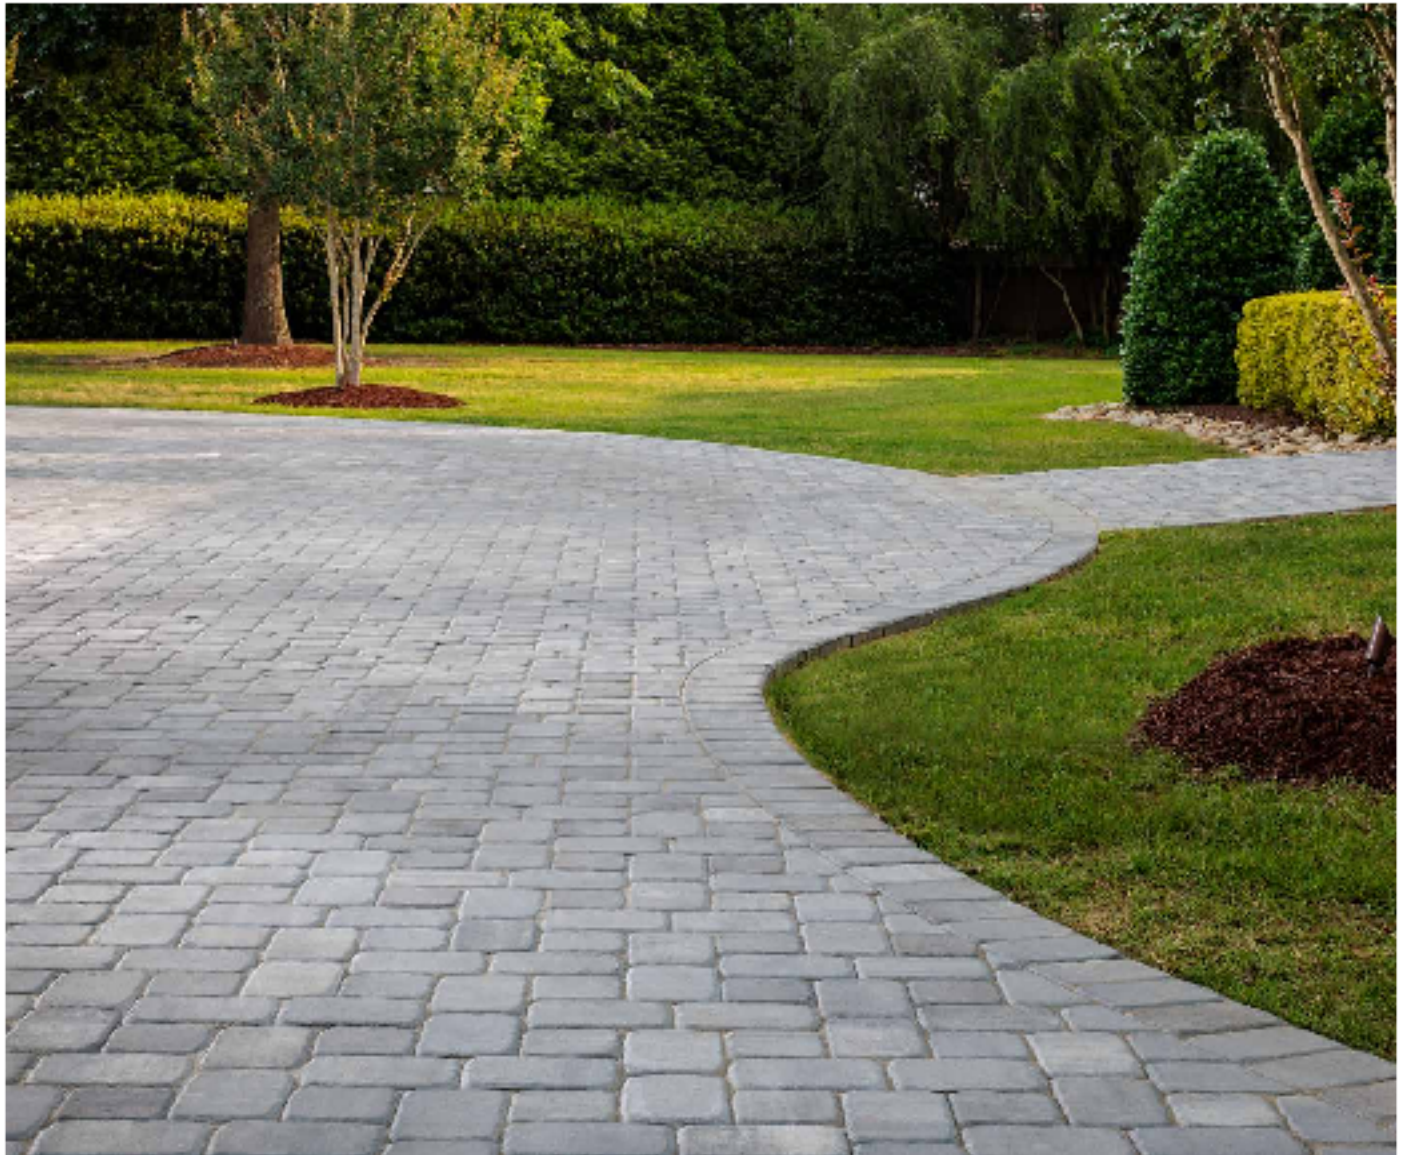

HERITAGE COLLECTION

CAMBRIDGE COBBLE[®]

PAVER | 60MM

Gently rounded corners and a domed pillow-top surface provide clean lines and a classic architectural appearance.

BELLA

RIVIERA

TOSCANA

VICTORIAN