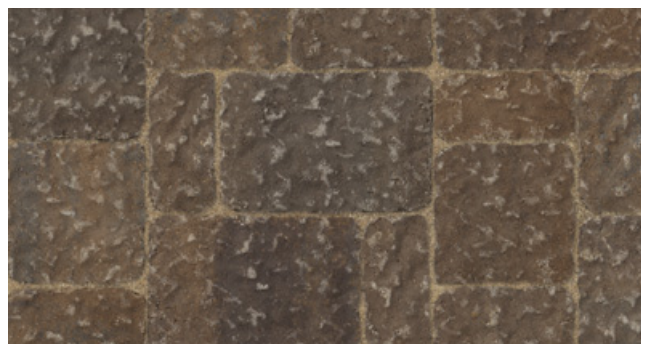

14 ³/₁₆ x 14 ³/₁₆ x 3 ¹/₈

Polymeric sand recommended for this product.

Bella

Montecito

Victorian*

Toscana

** Limited availability. Please contact your local rep for information.*

Mega-Bergerac
Toscana