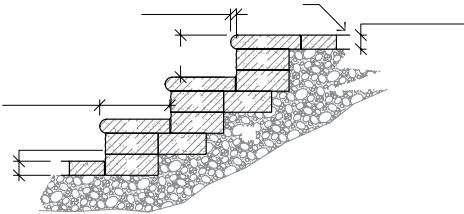

Step Application - Option 1