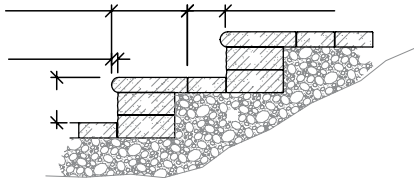

Step Application - Option 2

Marina™ Coping

Applications:

WALL

STEPS

POOLS