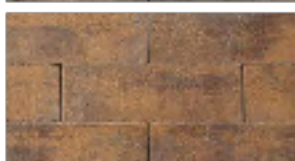

WESTON STONE™

3-PIECE & UNIVERSAL

TUMBLER

AUTUMN

DARK CHARCOAL

RIO

TOSCANA

VICTORIAN

UNTUMBLER

AUTUMN

DARK CHARCOAL

RIO

TOSCANA

VICTORIAN

VERSATILE
MULTI-PIECE
CLASSIC

3-PIECE MODULAR

4 x 8 x 8

4 x 8 x 12

4 x 8 x 16

4 x 12 x 8

4 x 7 1/2 x 8

UNIVERSAL

WEDGE

Also available in Tranquil and Arcadio
in Eastern Washington & Montana