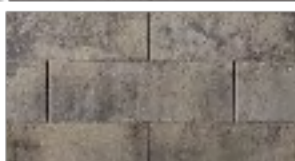

WESTON STONE™

3-PIECE & UNIVERSAL

TUMBLER

AUTUMN

DARK CHARCOAL

RIO

TOSCANA

VICTORIAN

UNTUMBLER

AUTUMN

DARK CHARCOAL

RIO

TOSCANA

VICTORIAN

VERSATILE
MULTI-PIECE
CLASSIC

3-PIECE MODULAR

4 x 8 x 8

4 x 8 x 12

4 x 8 x 16

4 x 12 x 8

4 x 7 1/2 x 8

UNIVERSAL

WEDGE

Also available in Tranquil and Arcadio
in Eastern Washington & Montana