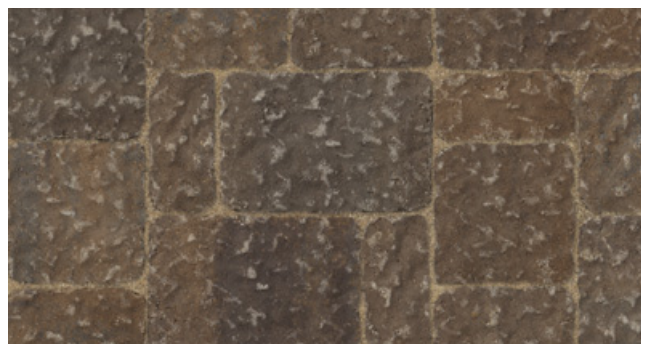

### LARGE SQUARE

14 <sup>3</sup>/<sub>16</sub> x 14 <sup>3</sup>/<sub>16</sub> x 3 <sup>1</sup>/<sub>8</sub>

*Polymeric sand recommended for this product.*

Bella

Montecito

Victorian\*

Toscana

*\* Limited availability. Please contact your local rep for information.*