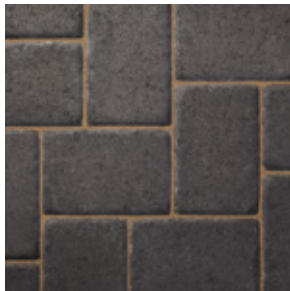

Cambridge Cobble[®]

The tranquil, tree-lined European streetscapes are recalled in this updated version of a classic paver. Cambridge Cobble offers a more tailored, architectural look with its gently rounded corners and domed “pillow top” surface.

The subtle color combinations and versatile pattern play makes it ideal for crafting intricate designs and captivating serpentine walkways.

Features & Benefits:

- Gently rounded corners with domed "pillow-top" surface
- Clean line coupled with soft contours
- Mix and match or use individually

Colours:

Autumn

Toscana

Victorian

Rio

Dark Charcoal (6x9 Rectangle only)

Applications:

WALKWAY

PATIO

POOLS

DRIVEWAY

Shapes & Sizes:

CAMBRIDGE COBBLE 6X6

150 x 150 x 60mm
6 x 6 x 2.4"

CAMBRIDGE COBBLE 6X9

150 x 230 x 60mm
6 x 9 x 2.4"