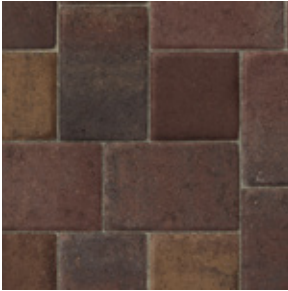

Cambridge Cobble[®]

The tranquil, tree-lined European streetscapes are recalled in this updated version of a classic paver. Cambridge Cobble offers a more tailored, architectural look with its gently rounded corners and domed “pillow top” surface.

The subtle color combinations and versatile pattern play makes it ideal for crafting intricate designs and captivating serpentine walkways.

Features & Benefits:

- Gently rounded corners with domed "pillow-top" surface
- Clean line coupled with soft contours
- Mix and match or use individually

Colours:

Autumn

Toscana

Victorian

Rio

Dark Charcoal (6x9 Rectangle only)

Applications:

WALKWAY

Colour availability and colour finish may vary by region. Every attempt has been made to provide accurate data - please note product measurements, weights and coverage are approximate.

Cambridge Cobble
Victorian