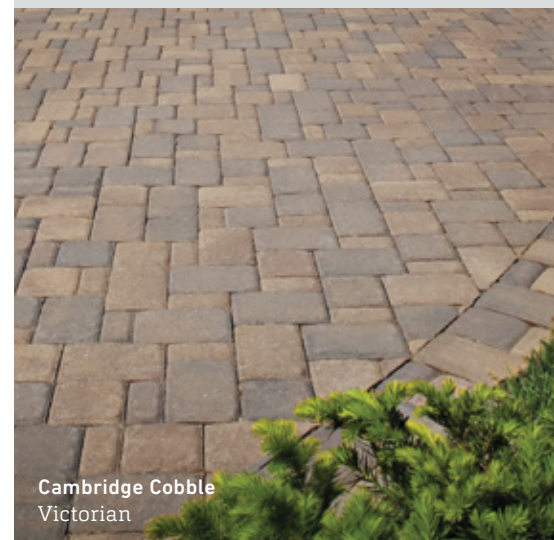

Cambridge Cobble
Victorian

Expocrete Concrete Products
British Columbia Alberta Saskatchewan Manitoba
800.232.9443

Belgard.com | Expocrete.com

Pinterest.com/Belgard

Facebook.com/OutdoorLivingbyBelgard

Belgard.com/Blog

YouTube.com/BelgardHardscapes

Twitter.com/Belgard

Instagram.com/BelgardOutdoorLiving