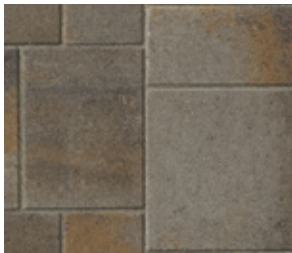

BELGARD
PAVES THE WAY

Catalina Grana™

Catalina Grana™ offers crisp, clean lines and smooth, linear surface to create a contemporary feel that's both eye-pleasing and comfortable. The modular system offers superb design and flexibility and ease of installation, with several possible laying patterns.

Features & Benefits:

- Smooth linear surface
- Ideal for courtyards, walkways, patios and driveways
- Flexible installation for multiple laying patterns
- 6x9 border stone sold separately

Colours:

Victorian

Toscana

Autumn Blend

Rio

Dark Charcoal (Border Stone)

Technical Information

CATALINA GRANA 3-PIECE MODULAR						
DIMENSIONS	UNITS/ PALLET	SQFT/ PALLET	SQFT/ LAYER	PAVER COVERAGE	LAYERS/ PALLET	PALLET WEIGHT
150 x 300 x 60mm 6 x 12 x 2.4"	60	30	3	2 / SqFt	-	-
230 x 300 x 60mm 9 x 12 x 2.4"	40	30	3	1.33 / SqFt	-	-
300 x 300 x 60mm 12 x 12 x 2.4"	60	60	6	1 / SqFt	-	-
Total	160	120	12	-	10	3300 lbs 1497 kg