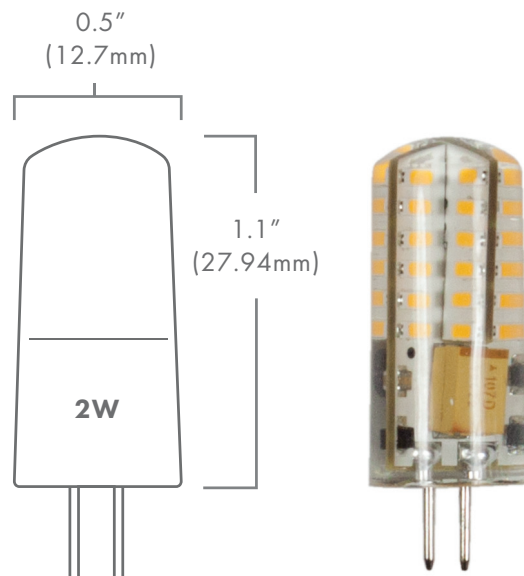

G4 ECOSTAR

DESCRIPTION

The Brilliance LED G4 Ecostar Bipin is a sub-compact LED that utilizes a multi-directional beam pattern. The G4 Ecostar is energy efficient and water resistant, designed specifically for landscape retrofit application, and ideal for pathway lighting fixtures, and step lights. Designed for budget-conscious landscape lighting projects.

FEATURES

- Budget Conscious
- High CRI
- Dimmable with Brilliance dimmer and most magnetic transformers

Wattage	2 or 3
Lumens	150 or 240
Beam Spread	Omni-directional
Kelvin Temperature	2700, 3000
Operating Range	8-14 VAC
Replaces	10W or 20W Halogen
CRI	95
IP	65
Chipset	Epistar
Lamp Life (hours)	25,000
Warranty (years)	3

Part Number: **BRI-G4-ECO-XX-XXXX**

Wattage Kelvin