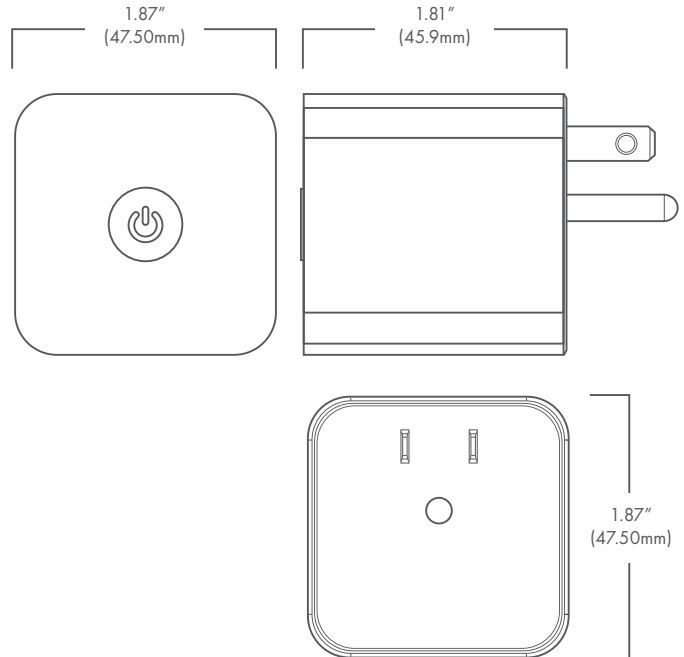

WIFI SMART SOCKET 2

DESCRIPTION

The Brilliance LED WIFI Smart Socket 2 is designed specifically for your landscape lighting transformer and provides remote control of your entire lighting system from anywhere in the world. Supported on operating systems Android 4.1 and IOS 8.0 or newer.

FEATURES

- Our app, "Brilliance Smart," is available in the Apple App Store and the Google Play store.
- 1 year warranty

Operating Range: -29°F - 118°F

Part Number: **BRI-WIFI-SMART-SOCKET-2**