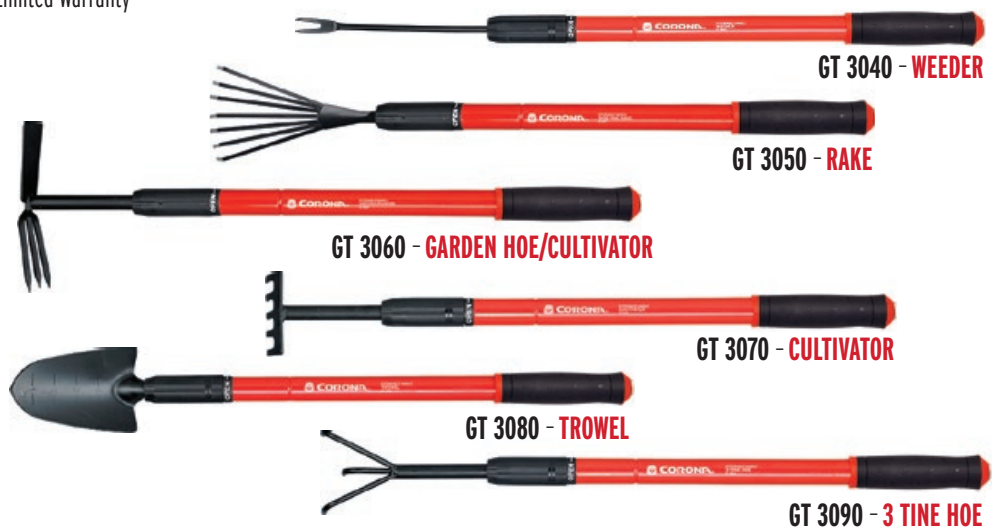

GT 3040 - WEEDER

GT 3050 - RAKE

GT 3060 - GARDEN HOE/CULTIVATOR

GT 3070 - CULTIVATOR

GT 3080 - TROWEL

GT 3090 - 3 TINE HOE