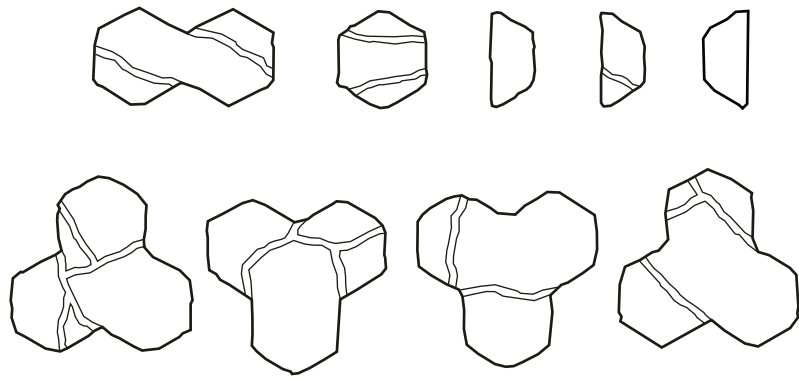

Sizes and Dimensions

EACH PALLET LAYER INCLUDES ALL SIZES.

Depth and Length vary.

2 3/4" HEIGHT

Destination Pavers in Intention, Grand Discover Pavers in Timeless, Elements Paving Stones (4x8) in Reflection, Tribute Smooth Retaining Wall System in Timeless