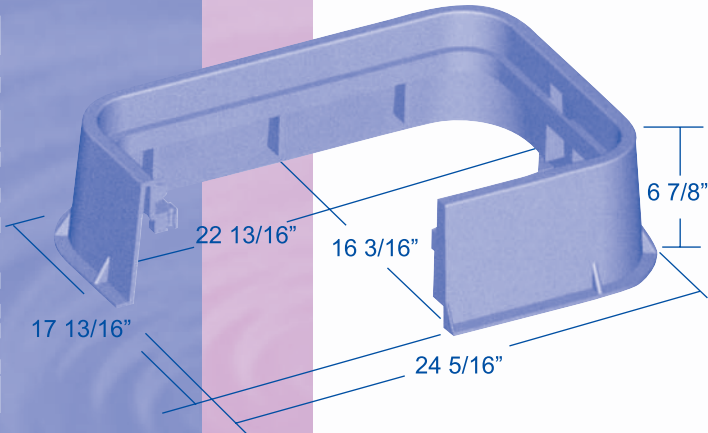

QUALITY BY DESIGN

RECTANGULAR VALVE BOX

Use as an extension on 12" deep box for a total of 18" depth

BOX & LID COMBOS

COLOR		PART NUMBER
BOX	LID	
BLACK	GREEN	150-X
GREEN	GREEN	151-X
TAN	TAN	152-X
PURPLE	PURPLE	153-X
BLACK	BLACK	154-X
GREY	GREY	155-X

SEPARATES

COLOR	LID PART NO.	BODY PART NO.
GREEN	T151	B151-X
TAN	T152	B152-X
PURPLE	T153	B153-X
BLACK	T154	B154-X
GREY	T155	B155-X

LID ENGRAVING

All lids are shipped engraved with: "IRRIGATION CONTROL VALVE" unless ordered as follows:		
Designation:	Body & Lid	Lid
TELEPHONE	15_-X-T	T15_-T
ELECTRIC JUNCTION	15_-X-E	T15_-E
LOW VOLTAGE		
LANDSCAPE LIGHTING	15_-X-L	T15_-L

ORDER EXAMPLE: To order a Green box/lid combo engraved with "TELEPHONE" you would select "151-X-T" or for a black lid only you would select "T154-T"

Shipping:

Standard Pallet = 28 pcs

Ask your rep how you can save money by buying container loads direct.