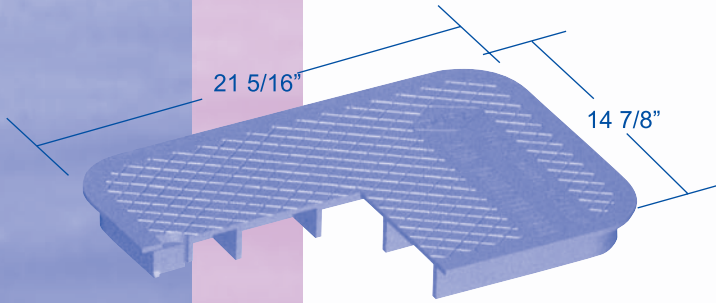

QUALITY BY DESIGN

RECTANGULAR VALVE BOX

Use as an extension on 12" deep box for a total of 18" depth

BOX & LID COMBOS

COLOR		PART NUMBER
BOX	LID	
BLACK	GREEN	150-X
GREEN	GREEN	151-X
TAN	TAN	152-X
PURPLE	PURPLE	153-X
BLACK	BLACK	154-X
GREY	GREY	155-X

SEPARATES

COLOR	LID PART NO.	BODY PART NO.
GREEN	T151	B151-X
TAN	T152	B152-X
PURPLE	T153	B153-X
BLACK	T154	B154-X
GREY	T155	B155-X

LID ENGRAVING

All lids are shipped engraved with: "IRRIGATION CONTROL VALVE" unless ordered as follows:		
Designation:	Body & Lid	Lid
TELEPHONE	15_-X-T	T15_-T
ELECTRIC JUNCTION	15_-X-E	T15_-E
LOW VOLTAGE		
LANDSCAPE LIGHTING	15_-X-L	T15_-L

ORDER EXAMPLE: To order a Green box/lid combo engraved with "TELEPHONE" you would select "151-X-T" or for a black lid only you would select "T154-T"

Shipping:

Standard Pallet = 28 pcs

Ask your rep how you can save money by buying container loads direct.