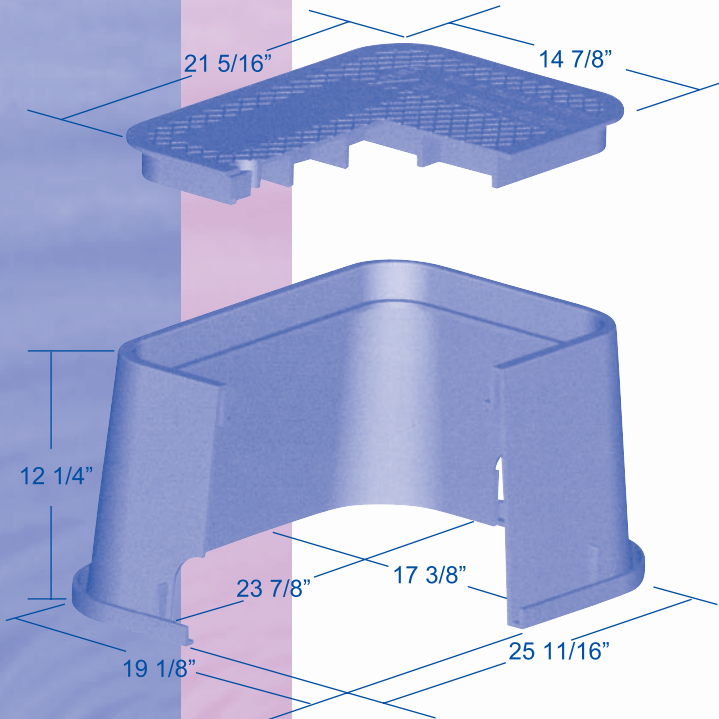

QUALITY BY DESIGN

RECTANGULAR VALVE BOX

BOX & LID COMBOS

BOX	COLOR		PART NUMBER
	LID		
BLACK	GREEN		150
GREEN	GREEN		151
TAN	TAN		152
PURPLE	PURPLE		153
BLACK	BLACK		154
GREY	GREY		155

SEPARATES

COLOR	LID PART NO.	BODY PART NO.
GREEN	T151	B151
TAN	T152	B152
PURPLE	T153	B153
BLACK	T154	B154
GREY	T155	B155

LID ENGRAVING

All lids are shipped engraved with: "IRRIGATION CONTROL VALVE" unless ordered as follows:

Designation:	Body & Lid	Lid
TELEPHONE	15_-T	T15_-T
ELECTRIC JUNCTION	15_-E	T15_-E
LOW VOLTAGE		
LANDSCAPE LIGHTING	15_-L	T15_-L

ORDER EXAMPLE: To order a Green box/lid combo engraved with "TELEPHONE" you would select "151-T" or for a black lid only you would select "T154-T"

Shipping:

Standard Pallet = 48 pcs

Ask your rep how you can save money by buying container loads direct.