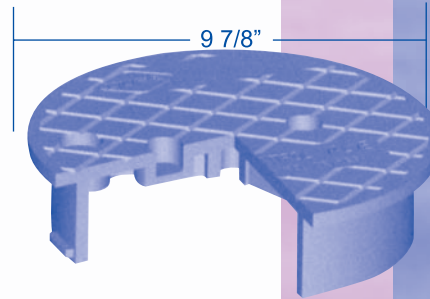

ROUND VALVE BOX