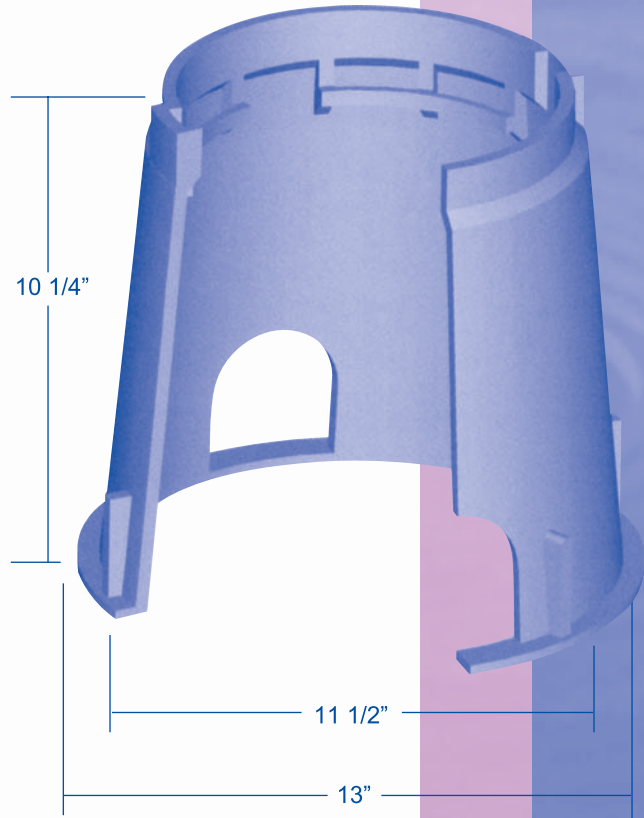

ROUND VALVE BOX