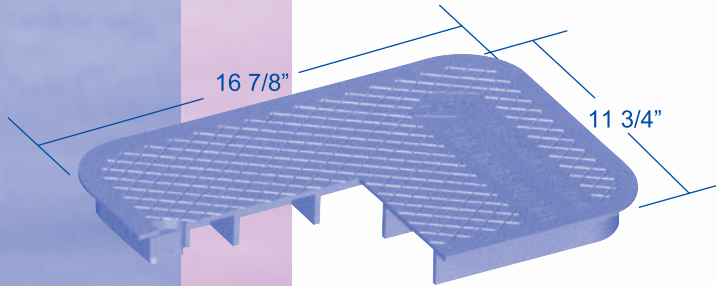

QUALITY BY DESIGN

RECTANGULAR VALVE BOX

Use as an extension on 12" deep box for a total of 18" depth

BOX & LID COMBOS

COLOR		PART NUMBER
BOX	LID	
BLACK	GREEN	120-X
GREEN	GREEN	121-X
TAN	TAN	122-X
PURPLE	PURPLE	123-X
BLACK	BLACK	124-X
GREY	GREY	125-X

SEPARATES

COLOR	LID PART NO.	BODY PART NO.
GREEN	T121	B121-X
TAN	T122	B122-X
PURPLE	T123	B123-X
BLACK	T124	B124-X
GREY	T125	B125-X

LID ENGRAVING

All lids are shipped engraved with: "IRRIGATION CONTROL VALVE" unless ordered as follows:

Designation:	Body & Lid	Lid
TELEPHONE	12_-X-T	T12_-T
ELECTRIC JUNCTION	12_-X-E	T12_-E
LOW VOLTAGE		
LANDSCAPE LIGHTING	12_-X-L	T12_-L

ORDER EXAMPLE: To order a Green box/lid combo engraved with "TELEPHONE" you would select "121-X-T" or for a black lid only you would select "T124-T"