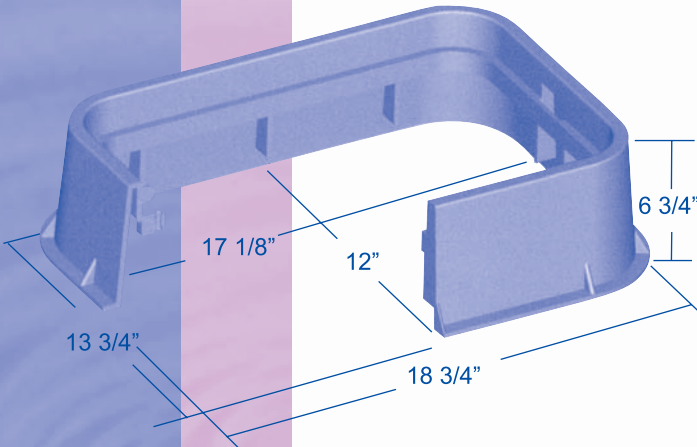

QUALITY BY DESIGN

RECTANGULAR VALVE BOX

Use as an extension on 12" deep box for a total of 18" depth

BOX & LID COMBOS

COLOR		PART NUMBER
BOX	LID	
BLACK	GREEN	120-X
GREEN	GREEN	121-X
TAN	TAN	122-X
PURPLE	PURPLE	123-X
BLACK	BLACK	124-X
GREY	GREY	125-X

SEPARATES

COLOR	LID PART NO.	BODY PART NO.
GREEN	T121	B121-X
TAN	T122	B122-X
PURPLE	T123	B123-X
BLACK	T124	B124-X
GREY	T125	B125-X

LID ENGRAVING

All lids are shipped engraved with: "IRRIGATION CONTROL VALVE" unless ordered as follows:

Designation:	Body & Lid	Lid
TELEPHONE	12_-X-T	T12_-T
ELECTRIC JUNCTION	12_-X-E	T12_-E
LOW VOLTAGE		
LANDSCAPE LIGHTING	12_-X-L	T12_-L

ORDER EXAMPLE: To order a Green box/lid combo engraved with "TELEPHONE" you would select "121-X-T" or for a black lid only you would select "T124-T"