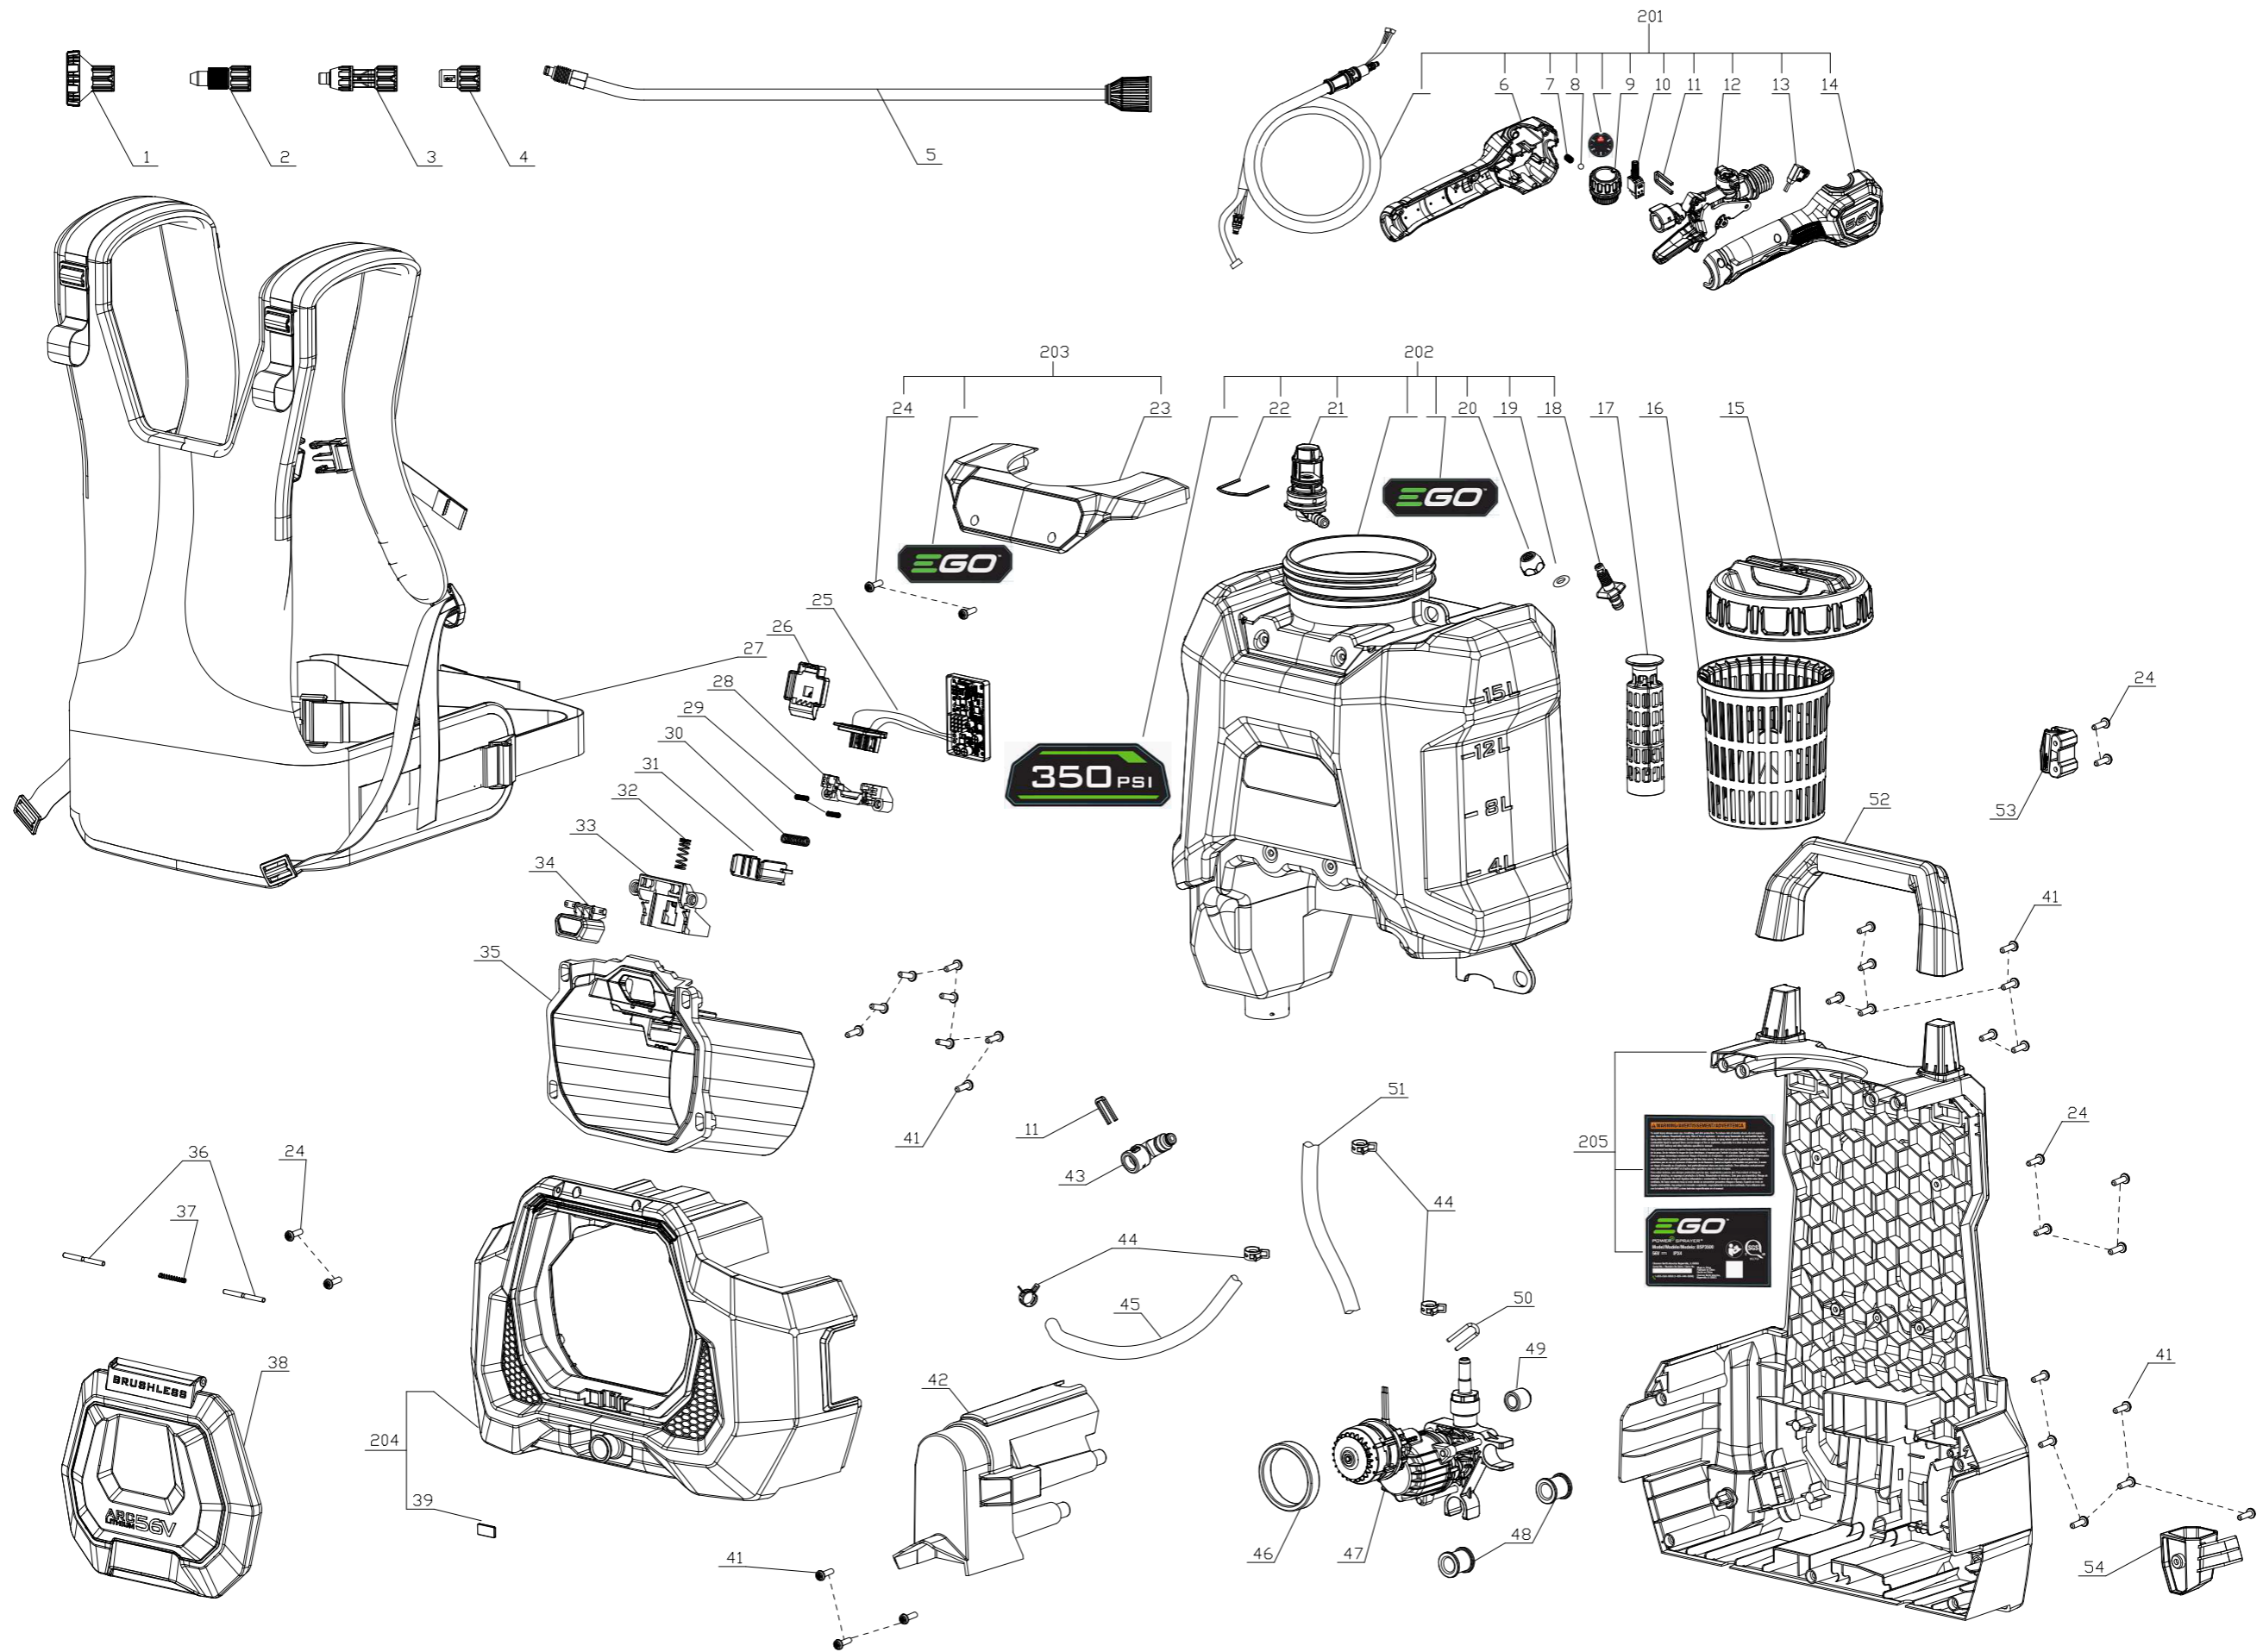

Product Description: Chemical Sprayer
FapModel Number: BSP3500
Body Number:
Version: A
Issue Date: 2024/09/24

Service Part List BSP3500 Version A

No.	Product Model#	Part No.	Description
1	BSP3500	2852331001	Shower nozzle
2	BSP3500	2852330001	Mist nozzle
3	BSP3500	3324134001	Foam nozzle
4	BSP3500	2852329001	60degree nozzle
5	BSP3500	2852328001	Lance
6	BSP3500	3324133001	Gun handle-right cover
7	BSP3500	3668113001	Spring
8	BSP3500	5700606001	Ball-5mm
9	BSP3500	3136747001	Gun handle-turn knob
10	BSP3500	4871104001	Switch
11	BSP3500	5670853001	U Pin-2.5*2.5*13.2*25
12	BSP3500	2852327001	Gun handle-valve assembly
13	BSP3500	4871103001	Switch
14	BSP3500	3324132001	Gun handle-left cover
15	BSP3500	2852326001	Tank lid assembly
16	BSP3500	3324131001	Filter
17	BSP3500	3324130001	Inside filter
18	BSP3500	3136746001	Connector for water back tank
19	BSP3500	5690710001	O-ring 9*2.5 FKM
20	BSP3500	5630630001	Plastic nut
21	BSP3500	2852325001	Connector assembly for water out of tank
22	BSP3500	5670852001	U-Pin
23	BSP3500	3136759001	Top front cabinet
24	BSP3500	5611404001	Screw-M4*10
25	BSP3500	2831920001	PCB
26	BSP3500	3136758001	Battery slid plate
27	BSP3500	3800273001	Braces
28	BSP3500	3136757001	Fixed shelf
29	BSP3500	3668117001	Spring--0.6*4.2*11.2*6.5
30	BSP3500	3668116001	Spring-1.3*11.5*46*12
31	BSP3500	3136756001	Slid plate
32	BSP3500	3668115001	Spring-0.7*8.9*25.5*7
33	BSP3500	3136755001	Shelf seat
34	BSP3500	3136754001	Relax button
35	BSP3500	3136753001	Battery holder
36	BSP3500	5670854001	Pin-4*47
37	BSP3500	3668114001	Spring-0.5*4*35*14
38	BSP3500	3324135001	Battery holder cover assembly
39	BSP3500	3680403001	Magnet-20*10*2
41	BSP3500	5611403001	Screw ST4.8*16
42	BSP3500	3135351001	Motor cover
43	BSP3500	2852341001	Connector for water out from pump
44	BSP3500	3710235001	Verso hose lock ring M13
45	BSP3500	2852340001	Hose for water inlet
46	BSP3500	3580703001	Ring for motor
47	BSP3500	2852338001	Motor pump assembly (US)
48	BSP3500	3580702001	Ring for pump head
49	BSP3500	3136751001	Cap for pump head
50	BSP3500	5670857001	U-pin for pump outlet extension
51	BSP3500	2852339001	Hose for water back tank
52	BSP3500	3136750001	Handle
53	BSP3500	3136749001	Lance shelf
54	BSP3500	3136748001	Lance holder
201	BSP3500	2852336001	Gun handle
202	BSP3500	2852335001	Tank assembly
203	BSP3500	2852334001	Top front cabinet assembly
204	BSP3500	2852333001	Bottom front cabinet assembly
205	BSP3500	2852332001	Back cabinet assembly