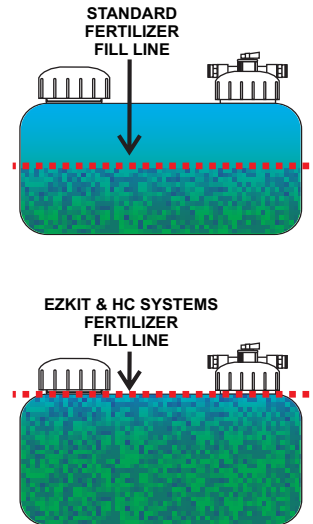

High Capacity Systems

The High Capacity range of products adapts our main line systems to fit the needs of larger applications. Identical to the EZKIT version of the EZ-FLO systems, all HC models include the proprietary fill system allowing the tanks to double their water-soluble capacity.

Slightly different from the KIT, the HC incorporate a few extra features to adapt to the extra duty of larger irrigation systems. SCH 80 components coupled with automatic air venting valve and pressure relief valve ensure durability under harsh conditions.

The HC models are offered in three sizes and typically service larger landscapes up to 6 acres.

OPERATING RANGE	MIN	MAX
Flow Range	2.5 GPH	2000 GPM
Operating Pressure Range	5 PSI	80 PSI
Pressure Relief Valve (PRV)	135 PSI	(Release Pressure)
Coverage	50,000 SQFT	225,000 SQFT

EZ010-HC: Estates / Sports Fields / Parks / HOA's / Growers

Capacity: 10 GAL / 75 LBS Coverage: 75,000 SQFT

Unit Dimensions: 32" X 12" X 18" Valve Box Size: 36" X 24" X 24"

Connection sold separately - PRV Installed