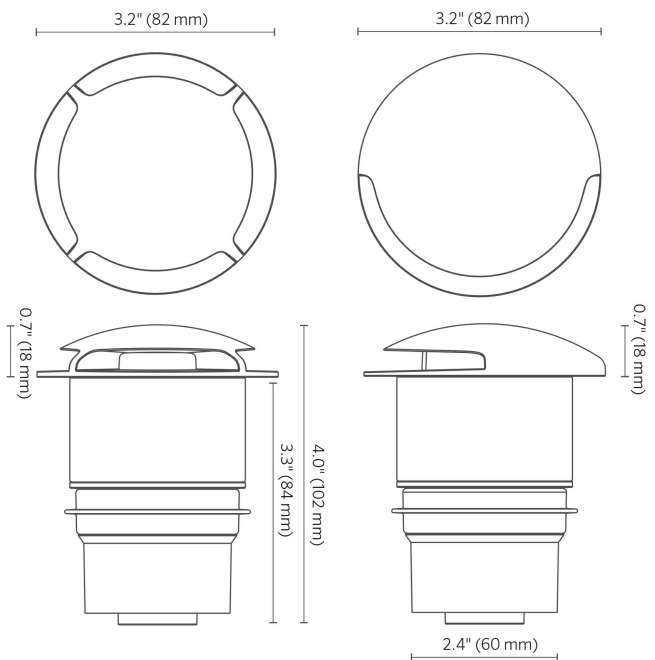

### Quick Facts

- IP66/67 rating ensures superior water and dust protection
- Works with standard 2½" Schedule 40 conduit for faster installs
- Open 180° faceplate design eliminates the center brace for pure, unobstructed output
- Interchangeable 180° and 360° faceplates allow precise beam control with fewer SKUs
- Threaded-top design eliminates exposed screws for a clean look
- Low-profile design is ideal for walkways and hardscapes
- Select brass construction offers durability and corrosion resistance

## Wiring

18 AWG (1 mm); SPT-1W; 220°F (105°C); 300 V; 10' (3 m) length, measured from the light aperture