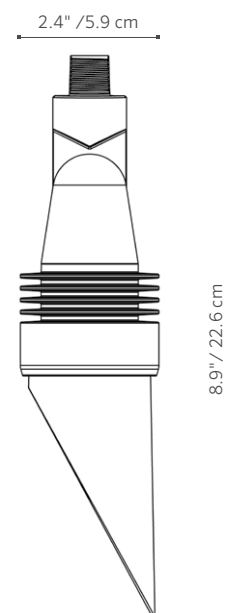

*The JB is FX Luminaire's original LED down light. Long-life LEDs make the JB a great choice for tight areas with difficult access. Four lens colors provide design flexibility for special lighting effects.*

## JB: Down Light

NUMBER OF LEDs:	1	3	ZDC
HALOGEN LUMEN OUTPUT EQUIVALENT:	10 Watt	20 Watt	10 Watt
USEFUL LED LIFE (L70):	50,000 hrs avg	50,000 hrs avg	50,000 hrs avg
INPUT VOLTAGE:	10 to 15V	10 to 15V	11 to 15V
VA TOTAL*:	2.4	4.5	7.2
WATTS USED:	2.0	4.2	6.0
LUMENS PER WATT (EFFICACY):	23.9	30	39
TOTAL LUMENS:	50	127	130
CRI (Ra):	69	67	82
CCT:			
AMBER FILTER	2700K	2700K	N/A
FROSTED FILTER	3900K	3900K	N/A
GREEN FILTER	4500K	4500K	N/A
BLUE FILTER	5200K	5200K	N/A

\*(Use this number to size the transformer)