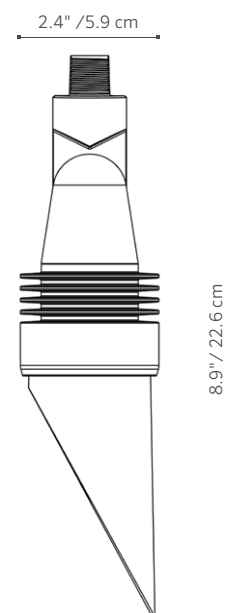

The JB is FX Luminaire's original LED down light. Long-life LEDs make the JB a great choice for tight areas with difficult access. Four lens colors provide design flexibility for special lighting effects.

JB: Down Light

NUMBER OF LEDs:	1	3	ZDC
HALOGEN LUMEN OUTPUT EQUIVALENT:	10 Watt	20 Watt	10 Watt
USEFUL LED LIFE (L70):	50,000 hrs avg	50,000 hrs avg	50,000 hrs avg
INPUT VOLTAGE:	10 to 15V	10 to 15V	11 to 15V
VA TOTAL*:	2.4	4.5	7.2
WATTS USED:	2.0	4.2	6.0
LUMENS PER WATT (EFFICACY):	23.9	30	39
TOTAL LUMENS:	50	127	130
CRI (Ra):	69	67	82
CCT:			
AMBER FILTER	2700K	2700K	N/A
FROSTED FILTER	3900K	3900K	N/A
GREEN FILTER	4500K	4500K	N/A
BLUE FILTER	5200K	5200K	N/A

*(Use this number to size the transformer)