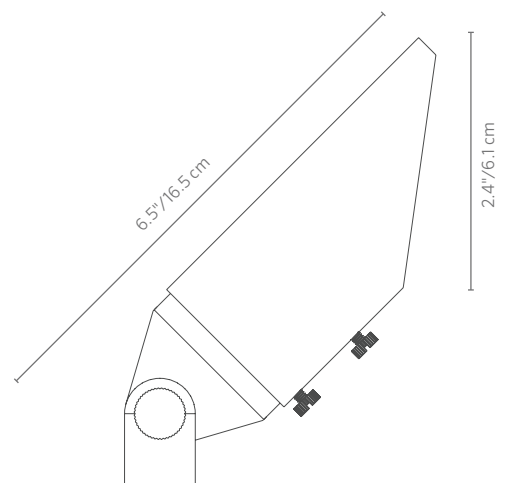

Quick Facts

- Midgrade brass construction
- Antique bronze finish
- Corrosion resistant
- MR-16 lamp base
- Includes fixture, specified lamp, and spike
- Input voltage: 10-15V

C-UL Up Light SPECIFICATIONS

C-UL Up Light PHOTOMETRICS

C-UL LED20W Illuminance at a Distance

Feet	Center Beam	Beam Width	
		Vertical 27.1°	Horizontal 27.5°
5 ft	27.0 fc	2.4 ft	2.4 ft
10 ft	6.7 fc	4.8 ft	4.9 ft
15 ft	3.0 fc	7.2 ft	7.3 ft
20 ft	1.7 fc	9.6 ft	9.8 ft
25 ft	1.1 fc	12.1 ft	12.2 ft
30 ft	0.8 fc	14.5 ft	14.7 ft