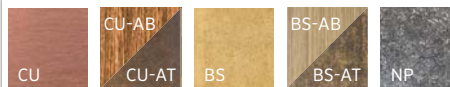

NL DESIGNER PREMIUM

Fixture	Luxor Option	LED Configuration	Finish
NL ^o	[blank] Zone	1LED 85 Lumens* 2.0W/2.4VA	BZ DG WI FB SB WG** FW** AL** SV**
	ZD Zone/Dim	3LED 246 Lumens* 4.2W/4.5VA	BS NP** CU BS-AB* BS-AT* CU-AB* CU-AT*
		6LED 395 Lumens* 8.2W/9.7VA	
		9LED 570 Lumens* 10.0W/10.7VA	
	ZDC ^o Zone/Dim/Color	[blank] ZDC with 129 Lumens* 9.1W/11.0VA	

ORDERING EXAMPLE: ▶ NL-3LED-CU-AB = FIXTURE-LED-FINISH

^oIncludes Housing Bracket (250016730000) and Mounting Bracket (250016740000)

ACCESSORIES: Specify Separately

Dimensions

Height: 3.1" (80 mm)
 Width: 3.2" (81 mm)
 Depth: 3.4" (86 mm)
 Lead: 10' (3 m)
 Material: Brass or Aluminum

Name	Code	Name	Code	Name	Code
Wall Plate, NL	WP-2G-NL-XX	Flood Lens	Δ-LEDFLENS	Hex Baffle (MR-16)	250015260000
CE Kit	WP-2G-NL-E-XX	Wide Flood Lens	Δ-LEDWFLENS	Solite Spread (MR-16)	250015240000

Powder Coat: Standard

Powder Coat: Specialty

Metal: Copper/Brass

† Non-returnable * Fixtures specified with ZDC Technology® are available only in one circuit board configuration. Do not specify a number of LEDs when ordering.
 * May require longer lead time ** Finish code * Total delivered lumens