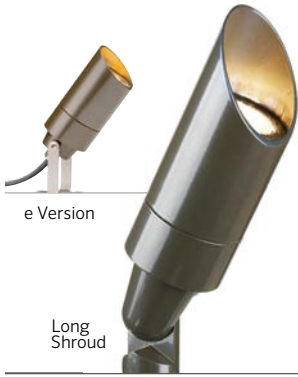

MU STANDARD PLUS

Fixture	Lamp	Compliance	Shroud Option	Finish
MU ^o	LED20WFL 261 Lumen Lamp 4.0W/4.3VA	[blank] ½" Thread (UL)	[blank] 15° Angled Shroud	BZ DG WI FB SB
	LED35WFL 337 Lumen Lamp 5.0W/5.4VA	e (CE)	LS 45° Angled Long Shroud	WG*† FW*† AL*† SV*†
	LED50WFL 447 Lumen Lamp 6.0W/6.5VA			
	ZD35WFL 337 Lumen Lamp 5.0W/5.4VA Zone/Dim with Luxor [®]			
	NL No Lamp			

ORDERING EXAMPLE: ▶ MU-LED20WFL-BZ = FIXTURE-LAMP-FINISH

^o Includes Super Slot Spike (753900)

ACCESSORIES: Specify Separately

Dimensions

Height: 7.2" (183 mm)
Long Shroud: 8.7" (221 mm)
Diameter: 2.2" (56 mm)
Lamp: MR-16
Lead: 10' (3 m)
Material: Aluminum

LO STANDARD PREMIUM

Fixture	Lamp	Shroud Option	Finish
LO ^o	NL No Lamp	[blank] Straight Cut Shroud	BS NP*†
	LED20WFL 261 Lumen Lamp 4.0W/4.3VA	LS 45° Angled Long Shroud	
	LED35WFL 337 Lumen Lamp 5.0W/5.4VA		
	LED50WFL 447 Lumen Lamp 6.0W/6.5VA		
	ZD35WFL 337 Lumen Lamp 5.0W/5.4VA Zone/Dim with Luxor [®]		

ORDERING EXAMPLE: ▶ LO-ZD35WFL-BS = FIXTURE-LAMP-FINISH

^o Includes Super Slot Spike (753900)

ACCESSORIES: Specify Separately

Dimensions

Height: 8.4" (213 mm)
Diameter: 2.3" (57 mm)
Lamp: MR-16
Lead: 10' (3 m)
Material: Brass