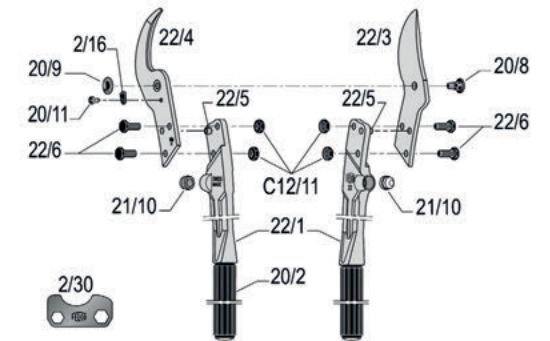

FELCO 22

7 83929 10022 7

D
45mm
1.8"

L
840mm
33.1"

g
1980g
69.8oz

Made in Switzerland by FELCO

28

29