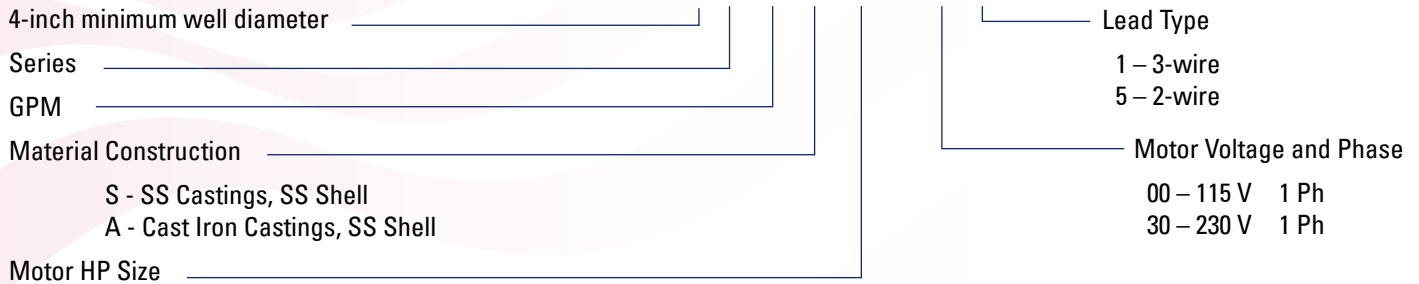

Model Number Code

5 thru 27 GPM

4 F 10 A 05 - 30 1

1/2 - 1-1/2 HP Single phase pump and motor assembly includes pump/motor unit with motor leads.
Order control box for 3-wire units separately.
On 2 - 7-1/2 HP and all 3 phase units, order pump, motor and control box separately. Magnetic starters must be purchased locally.
Lead wire assembly included with motor.
1/2 thru 2 HP, 1 PH pumps feature Flint & Walling motors.