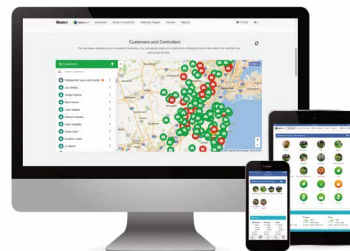

HCC SERIES STATION EXPANSION	
Model	Description
ICM-400	4-station plug-in module with enhanced surge protection
ICM-800	8-station plug-in module with enhanced surge protection
ICM-2200	22-station expansion module (max. one per controller)

Plastic
Height: 12"
Width: 13.7"
Depth: 5"

Metal (Gray or Stainless)
Height: 16"
Width: 13"
Depth: 5"

HC Flow Meter

* See details on page 124

Hydrowise™ software

* See details on page 112

EPA WaterSense Approved