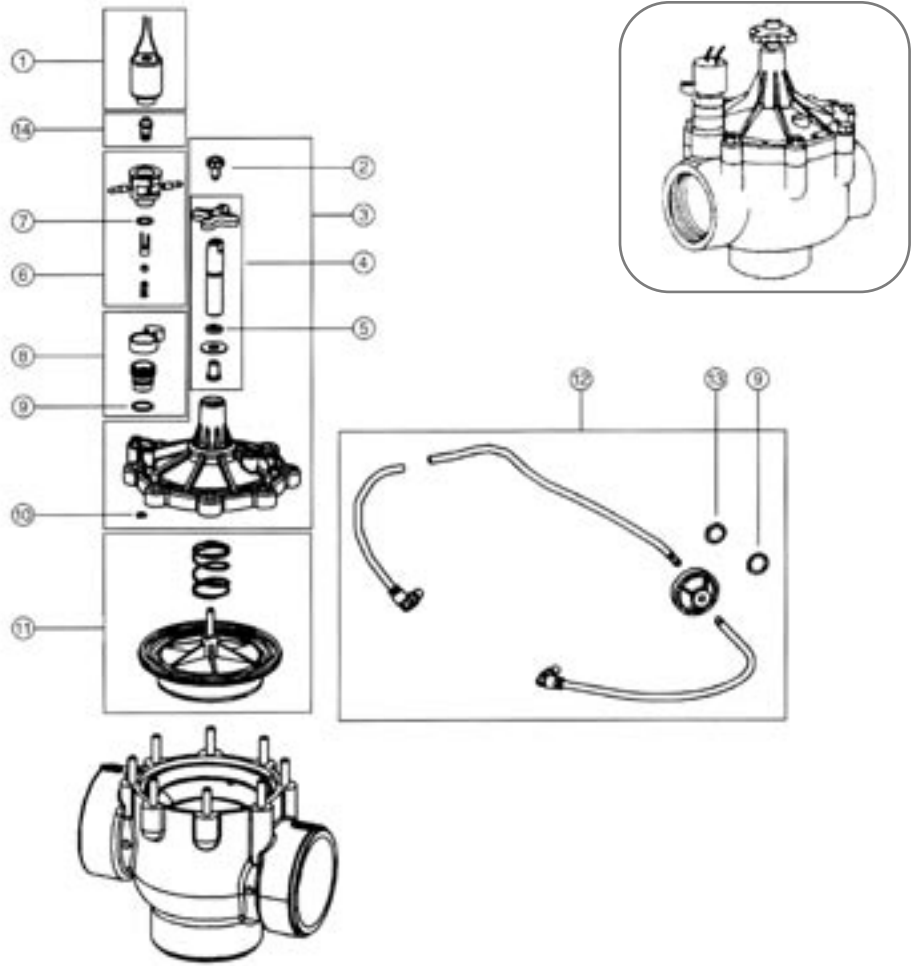

100 Series (Century PLUS)

Model Numbers:

- 100P1
- 100P1.5
- 100P2
- 100P3

		100P1	100P1.5	100P2	100P3
Ref. #	Description	Part Numbers	Part Numbers	Part Numbers	Part Numbers
1	Solenoid Assy., 24 V ac, 60 Hz	R811-24VACG	R811-24VACG	R811-24VACG	R811-24VACG
1	Solenoid Assembly, 24 V ac, 50 Hz	588403	588403	588403	588403
2	Bonnet Assembly	R933601	R933601	R934601	R934601
3	Metering Rod Assembly	R-1552	R-1552	R-1552	R-1552
4	Stem Assembly	R2862-1	R2862-1	N/A	N/A
4	Stem Assembly – Brass	N/A	N/A	R-1032	R-1032
5	O-Ring	R688701	R688701	R688701	R688701
6	Manual Bleed Assembly	R606902	R606902	R606902	R606902
7	O-Ring	R1631	R1631	R1631	R1631
8	O-Ring	R1054	R1054	R1054	R1054
9	Diaphragm Assembly	R933051	R934201	R934501	R935001
10	Seat Seal	N/A	N/A	R1058	R1059
11	Repair Kit	R100P1	R100P1.5	R100P2	R100P3
	Parts Included in Repair Kit — Reference Nos	3, 7, 8, 9	3, 7, 8, 9	3, 7, 8, 9	3, 7, 8, 9
12	Retrofit Kit	R936001	R936101	R936201	R936301
13	Handle	R856101	R856101	R1017-1	R856101

Model Numbers:

- 102P1
- 102P1.5
- 102P2
- 102P3

		102P1	102P1.5	102P2	102P3
Ref. #	Description	Part Numbers	Part Numbers	Part Numbers	Part Numbers
1	Solenoid Only (no plunger/springs)	R794101	R794101	R794101	R794101
2	Bleed Button, Slot	R2805	R2805	R2805	R2805
3	Bonnet Assembly	R955601	R955601	R955801	R955801
4	Stem Assembly	R2862-1	R2862-1	R-1032	R-1032
5	O-Ring	R688701	R688701	R688701	R688701
6	3-way Pilot Assembly	R-1340	R-1340	R-1340	R-1340
7	O-Ring	100225	100225	100225	100225
8	Bleed Plug, Anti-contamination	R685201	R685201	R685201	R685201
9	O-Ring	R1631	R1631	R1631	R1631
10	O-Ring	R1054	R1054	R1054	R1054
11	Diaphragm Assembly	R956001	R956101	R956201	R956301
12	Anti-contamination Kit	R1146-2	R1146-2	R1146-2	R1146-2
13	Anti-contamination Screen	R1733	R1733	R1733	R1733
14	Spring and Plunger Assembly	R532503	R532503	R532503	R532503
	Retrofit Kit (Parts included 3, 11, 8, 6)	R956401	R956501	R956601-H	R956701-H