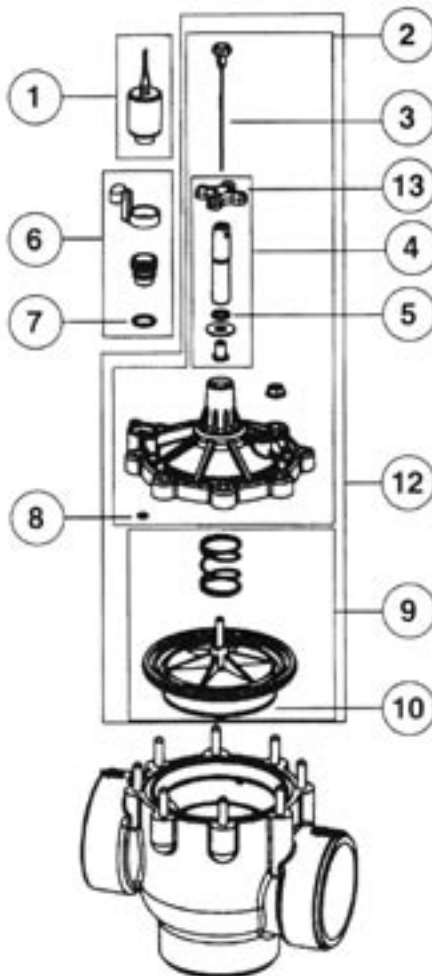

100 Series (Century PLUS)

Model Numbers:

- 100P1
- 100P1.5
- 100P2
- 100P3

		100P1	100P1.5	100P2	100P3
Ref. #	Description	Part Numbers	Part Numbers	Part Numbers	Part Numbers
1	Solenoid Assy., 24 V ac, 60 Hz	R811-24VACG	R811-24VACG	R811-24VACG	R811-24VACG
1	Solenoid Assembly, 24 V ac, 50 Hz	588403	588403	588403	588403
2	Bonnet Assembly	R933601	R933601	R934601	R934601
3	Metering Rod Assembly	R-1552	R-1552	R-1552	R-1552
4	Stem Assembly	R2862-1	R2862-1	N/A	N/A
4	Stem Assembly – Brass	N/A	N/A	R-1032	R-1032
5	O-Ring	R688701	R688701	R688701	R688701
6	Manual Bleed Assembly	R606902	R606902	R606902	R606902
7	O-Ring	R1631	R1631	R1631	R1631
8	O-Ring	R1054	R1054	R1054	R1054
9	Diaphragm Assembly	R933051	R934201	R934501	R935001
10	Seat Seal	N/A	N/A	R1058	R1059
11	Repair Kit	R100P1	R100P1.5	R100P2	R100P3
	Parts Included in Repair Kit — Reference Nos	3, 7, 8, 9	3, 7, 8, 9	3, 7, 8, 9	3, 7, 8, 9
12	Retrofit Kit	R936001	R936101	R936201	R936301
13	Handle	R856101	R856101	R1017-1	R856101

Model Numbers:

- 102P1
- 102P1.5
- 102P2
- 102P3

		102P1	102P1.5	102P2	102P3
Ref. #	Description	Part Numbers	Part Numbers	Part Numbers	Part Numbers
1	Solenoid Only (no plunger/springs)	R794101	R794101	R794101	R794101
2	Bleed Button, Slot	R2805	R2805	R2805	R2805
3	Bonnet Assembly	R955601	R955601	R955801	R955801
4	Stem Assembly	R2862-1	R2862-1	R-1032	R-1032
5	O-Ring	R688701	R688701	R688701	R688701
6	3-way Pilot Assembly	R-1340	R-1340	R-1340	R-1340
7	O-Ring	100225	100225	100225	100225
8	Bleed Plug, Anti-contamination	R685201	R685201	R685201	R685201
9	O-Ring	R1631	R1631	R1631	R1631
10	O-Ring	R1054	R1054	R1054	R1054
11	Diaphragm Assembly	R956001	R956101	R956201	R956301
12	Anti-contamination Kit	R1146-2	R1146-2	R1146-2	R1146-2
13	Anti-contamination Screen	R1733	R1733	R1733	R1733
14	Spring and Plunger Assembly	R532503	R532503	R532503	R532503
	Retrofit Kit (Parts included 3, 11, 8, 6)	R956401	R956501	R956601-H	R956701-H