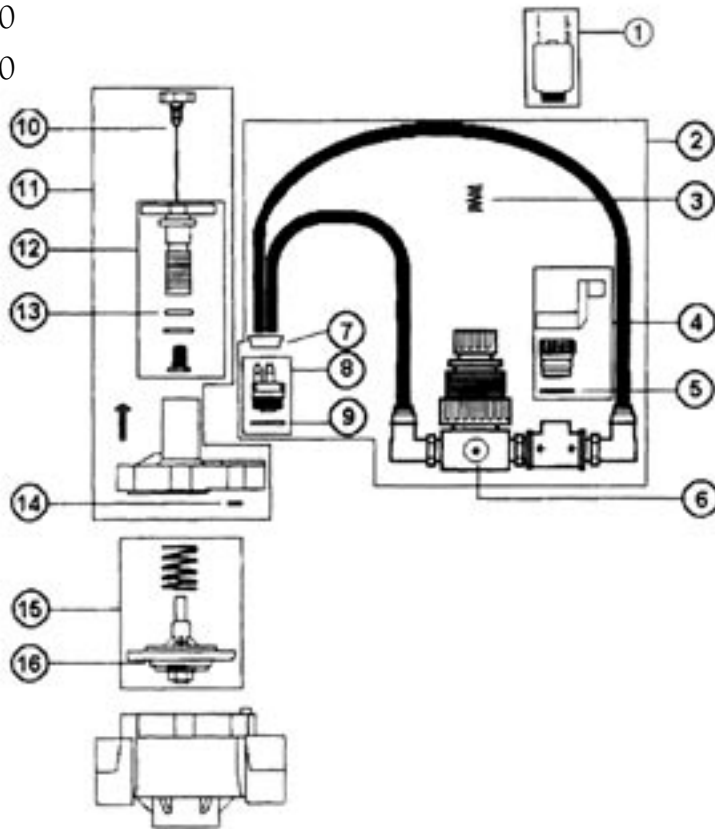

Century Series

Model Numbers:

- 103-1-100
- 103-1.5-100
- 103-2-100
- 103-3-100

		103-1-100	103-1.5-100	103-2-100	103-3-100
Ref. #	Description	Part Numbers	Part Numbers	Part Numbers	Part Numbers
1	Solenoid Assembly, 24 V ac, 60 Hz	R811-24VACG	R811-24VACG	R811-24VACG	R811-24VACG
1	Solenoid Assembly, 24 V ac, 50 Hz	588403	588403	588403	588403
2	Pressure Regulating Assembly	R688602	R688602	R688602	R688602
2	Pressure Regulating Repair Kit	R732101	R732101	R732101	R732101
3	Regulator Spring 100 psi	SPK-101	SPK-101	SPK-101	SPK-101
4	Manual Bleed Assembly	R606902	R606902	R606902	R606902
5	O-Ring	R1631	R1631	R1631	R1631
6	Schrader Valve	R2691	R2691	R2691	R2691
7	Ferrule	R651001	R651001	R651001	R651001
8	Pressure Regulating Valve Adapter	R2658	R2658	R2658	R2658
9	O-Ring	R1631	R1631	R1631	R1631
10	Metering Rod Assembly	R-1552	R-1552	R-1552	R-1552
11	Bonnet Assembly	R-2001	R-2001	R-2006	R-2006
12	Stem Assembly	R2862-1	R2862-1	N/A	N/A
13	O-Ring	R688701	R688701	R688701	R688701
14	O-Ring	R1054	R1054	R1054	R1054
15	Diaphragm Assembly	R-1308	R-1310	R-1053	R-1053
16	Seat Seal	N/A	N/A	R1058	R1059