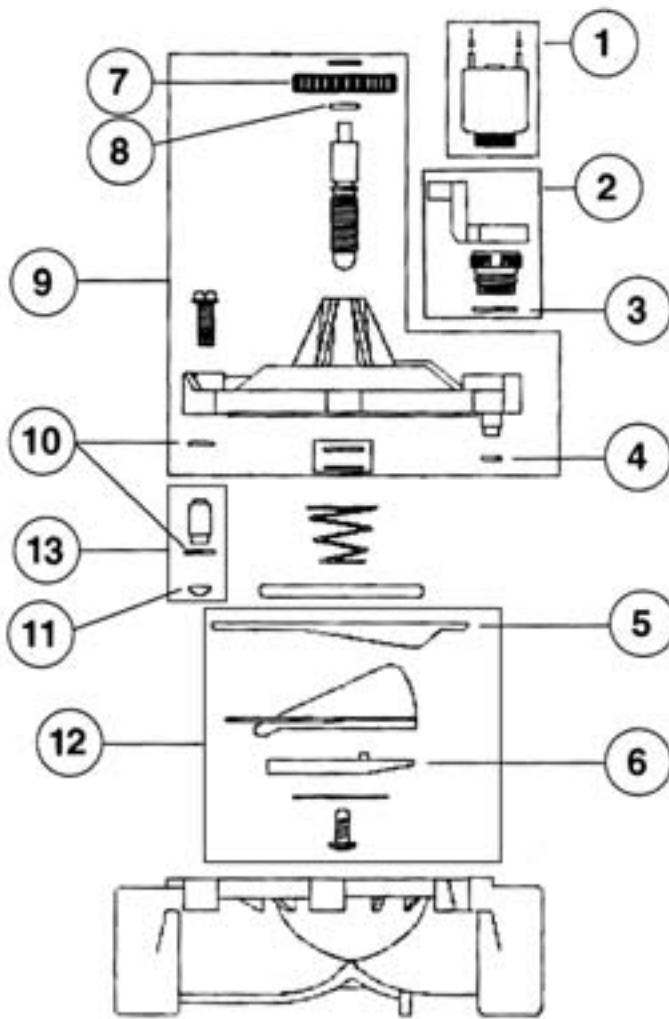

VALVES

700 SERIES UltraFlow ELECTRIC GLOBE

MODEL NUMBERS:

- 700-1
- 700-1.5
- 700-2

REF.#	DESCRIPTION	700-1 PART NO.	700-1.5 PART NO.	700-2 PART NO.
1	Solenoid Assembly, 24 VAC, 60 Hz	R811-24VACG	R811-24VACG	R811-24VACG
1	Solenoid Assembly, 24 VAC, 50 Hz	588403	588403	588403
2	Manual Bleed Assembly	R606902	R606902	R606902
3	O-Ring	R1631	R1631	R1631
4	O-Ring	R10153	R10153	R1054
5	Diaphragm	R2357	R2383	R1869
6	Seat Seal	R2349	R2376	R1874
7	Flow Control Knob	R1019901	R1027701	R1995
8	O-Ring	R2509	R1054	R2863
9	Bonnet Assembly	R691901	R691701	R691801
10	O-Ring	R2509	R1054	R2863
11	Filter Screen	R2360	R2386	R2655
12	Repair Kit (Includes Ref.# 3, 4, 12, 13 & 14)	SPK-700-1	SPK-700-1.5	SPK-700-2