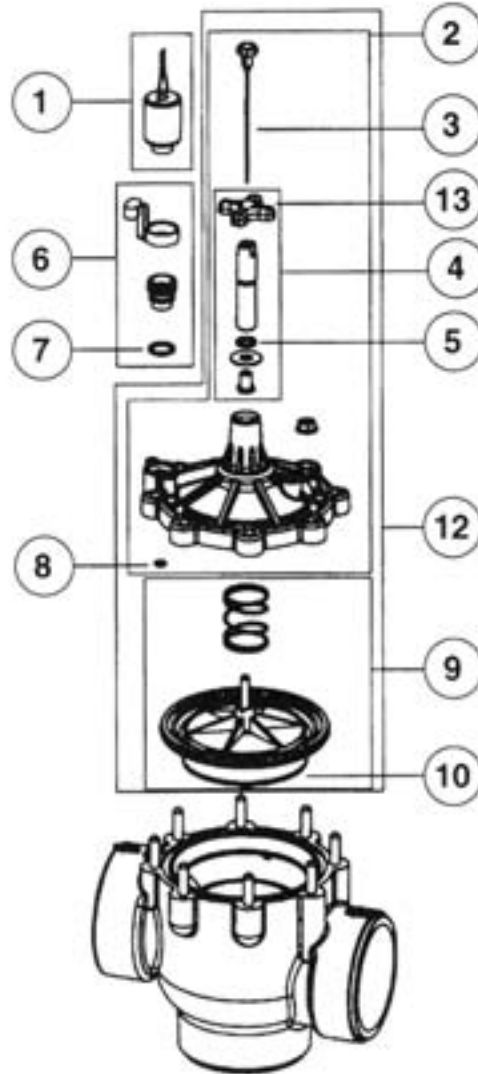

VALVES

100 SERIES CENTURY PLUS ELECTRIC GLOBE/ANGLE

MODEL NUMBERS:

- 100P1
- 100P1.5
- 100P2
- 100P3

REF.#	DESCRIPTION	100P1 PART NO.	100P1.5 PART NO.	100P2 PART NO.	100P3 PART NO.
1	Solenoid Assy., 24 VAC, 60 Hz	R811-24VACG	R811-24VACG	R811-24VACG	R811-24VACG
1	Solenoid Assembly, 24 VAC, 50 Hz	588403	588403	588403	588403
2	Bonnet Assembly	R933601	R933601	R934601	R934601
3	Metering Rod Assembly	R-1552	R-1552	R-1552	R-1552
4	Stem Assembly	R2862-1	R2862-1	R-1032	R-1032
5	O-Ring	R688701	R688701	R688701	R688701
6	Manual Bleed Assembly	R606902	R606902	R606902	R606902
7	O-Ring	R1631	R1631	R1631	R1631
8	O-Ring	R1054	R1054	R1054	R1054
9	Diaphragm Assembly	R933501	R934201	R934501	R935001
10	Seat Seal	-----	-----	R1058	R1059
11	Retrofit Kit	R936001	R936101	R936201	R936301
12	Handle	R856101	R856101	R1017-1	R856101
	Repair Kit (Includes Ref.# 3, 7, 8 & 9)	R100P1	R100P1	R100P1	R100P1
	Retrofit Kit Screws (100)	R739001	R739001	R739001	R739001