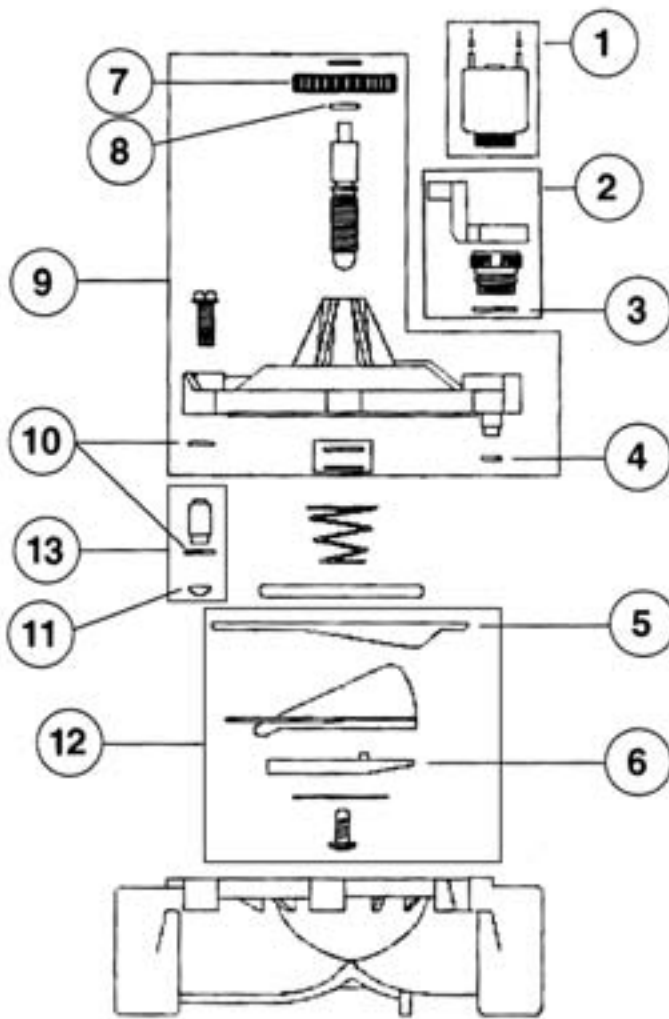

### MODEL NUMBERS:

- 700-1
- 700-1.5
- 700-2

REF.#	DESCRIPTION	700-1 PART NO.	700-1.5 PART NO.	700-2 PART NO.
1	Solenoid Assembly, 24 VAC, 60 Hz	R811-24VACG	R811-24VACG	R811-24VACG
1	Solenoid Assembly, 24 VAC, 50 Hz	588403	588403	588403
2	Manual Bleed Assembly	R606902	R606902	R606902
3	O-Ring	R1631	R1631	R1631
4	O-Ring	R10153	R10153	R1054
5	Diaphragm	R2357	R2383	R1869
6	Seat Seal	R2349	R2376	R1874
7	Flow Control Knob	R1019901	R1027701	R1995
8	O-Ring	R2509	R1054	R2863
9	Bonnet Assembly	R691901	R691701	R691801
10	O-Ring	R2509	R1054	R2863
11	Filter Screen	R2360	R2386	R2655
12	Repair Kit (Includes Ref.# 3, 4, 12, 13 & 14)	SPK-700-1	SPK-700-1.5	SPK-700-2