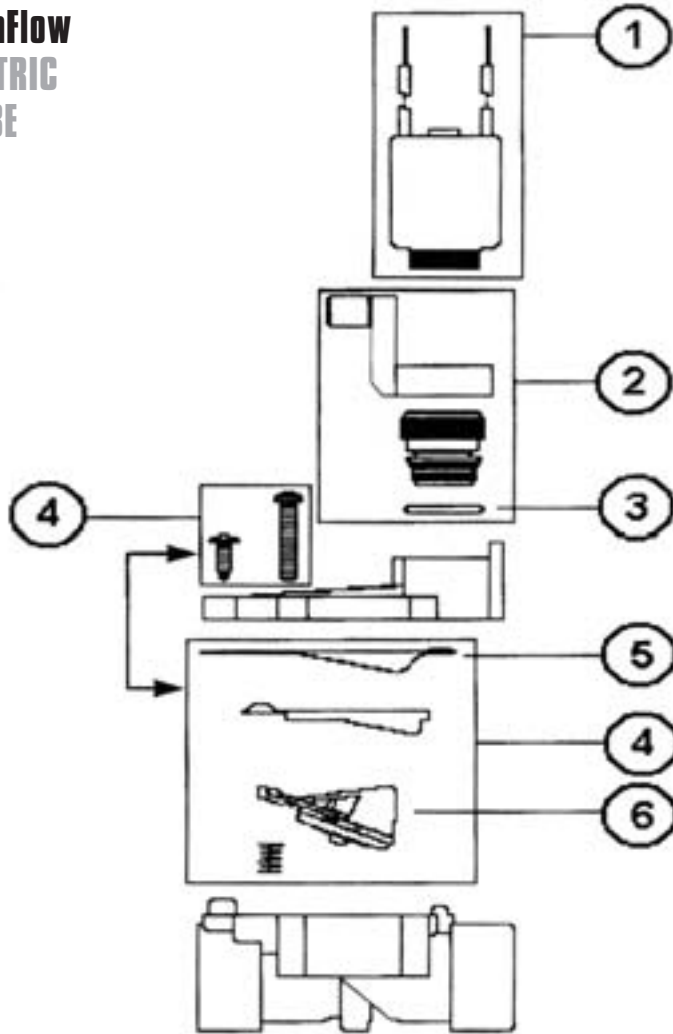

VALVES

700 SERIES UltraFlow ELECTRIC GLOBE

MODEL NUMBERS:

- 700B-.75

700B-.75

REF.#	DESCRIPTION	PART NO.
1	Solenoid Assembly, 24 VAC, 60 Hz	R811-24VACG
1	Solenoid Assembly, 24 VAC, 50 Hz	588403
2	Manual Bleed Assembly	R606902
3	O-Ring	R1631
4	Repair Kit (includes screws)	SPK-700B-.75
5	Diaphragm	R2026
6	Seat Seal Assembly	R1018101