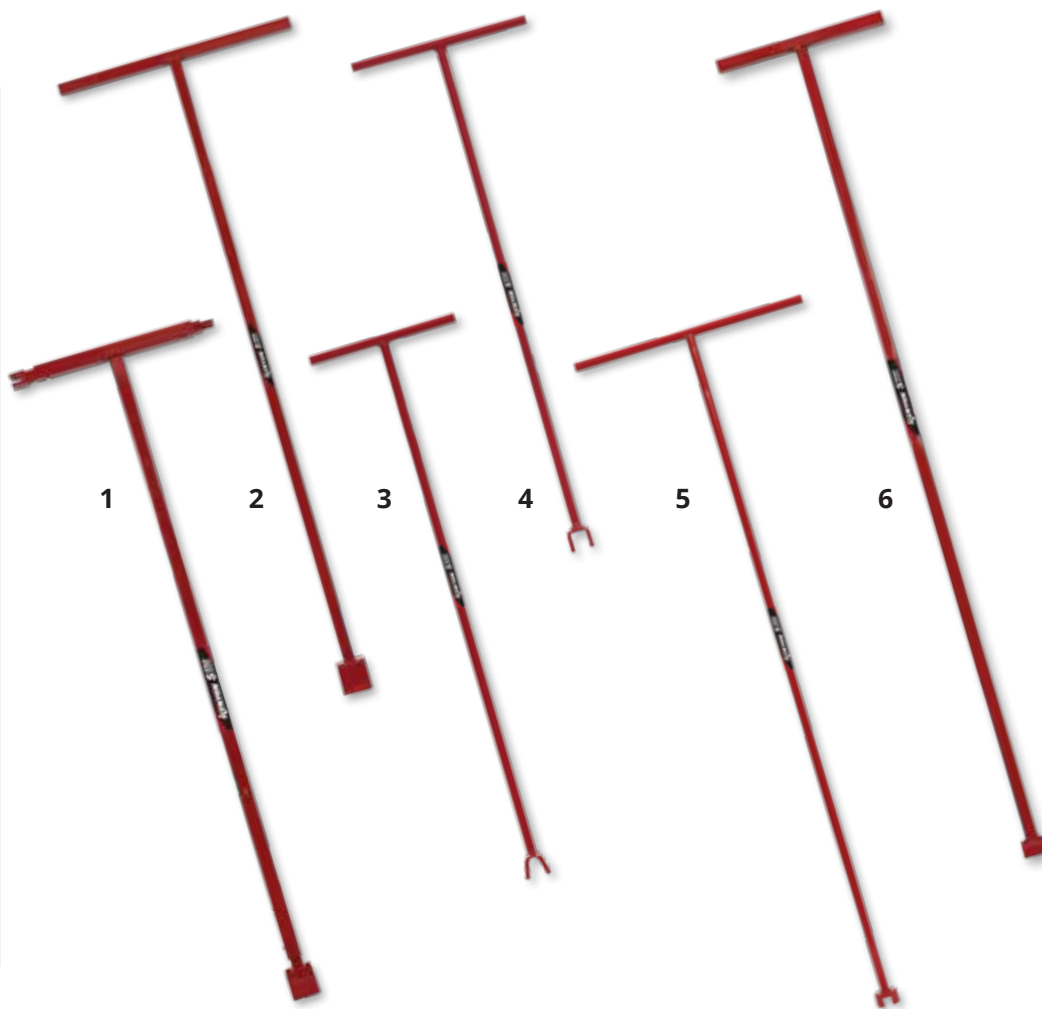

IRRIGATION - VALVE KEYS & WRENCHES

(A) 2" SQUARE KEY

(B) 1" VALVE KEY

(C) 1-1/8" METER KEY

(D) 1/2" METER KEY

TIP FOR #2

TIP FOR #3

TIP FOR #4