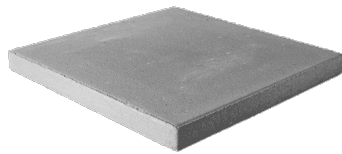

24IN SQUARE

PRODUCT NUMBER # 737

- Smooth surfaces and classical chamfers define each stone to create texture and visual structure with timeless appeal
- Square shape easily forms solid stacked and runner bond pavements or adds directionality to pathways
- Made of durable concrete that does not attract pests and is resistant to decay and fading

Concrete step stones instantly add beauty and value to any landscape. Available in a wide selection of shapes, sizes, and colors, they're very easy to install and create attractive, functional, and durable pathways and pavements. A quick way to transform your backyard into a welcoming outdoor living room, concrete step stones help your family relax and entertain guests in comfort and style.

STONE(S)

		Square
Height	<i>in</i>	2
	<i>mm</i>	50.8
Length	<i>in</i>	24
	<i>mm</i>	609.6
Width	<i>in</i>	24
	<i>mm</i>	609.6
Units	<i>/pl</i>	28

PALLET LAYOUT

NOTES

Weights are approximate and do not include shipping pallet.