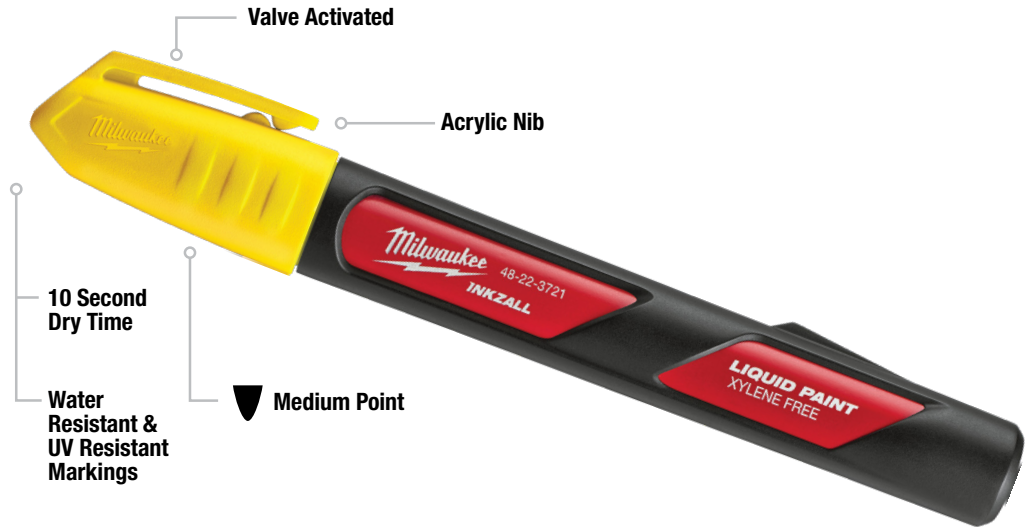

INKZALL™ JOBSITE MARKERS

**WRITES ON
DUST
WET
OILY
SURFACES**

Clog Resistant

**Up to 72 Hour
Cap-Off Life**

Model #	Description
48-22-3150	12 Pc INKZALL™ Ultra Fine Point Black Jobsite Markers
48-22-3154	4 Pc INKZALL™ Ultra Fine Point Black Jobsite Markers
48-22-3104	4 Pc INKZALL™ Fine Point Black Jobsite Markers
48-22-3105	2 Pc INKZALL™ Fine Point Black Jobsite Markers
48-22-3107	8 Pc INKZALL™ Fine Point Color Jobsite Markers
48-22-3106	4 Pc INKZALL™ Fine Point Color Jobsite Markers
48-22-3101	INKZALL™ Stylus and Fine Point Black Jobsite Markers
48-22-3102	2 Pc INKZALL™ Medium Point Black Jobsite Markers
48-22-3103	INKZALL™ Chisel Tip Black Jobsite Markers
48-22-3109	4 Pc INKZALL™ Chisel Tip Color Jobsite Markers
48-22-3100	INKZALL™ Fine Point Black Jobsite Markers (Bulk 36 Pc)
48-22-3130	INKZALL™ Chisel Tip Black Jobsite Markers (Bulk 36 Pc)

INKZALL™ METALLIC MARKERS

Visible on Dark Surfaces

Model #	Description
48-22-3121	2 Pc INKZALL™ Fine Point Silver Metallic Marker
48-22-3122	2 Pc INKZALL™ Fine Point Gold Metallic Marker
48-22-3123	2 Pc INKZALL™ Fine Point Silver/Gold Metallic Marker

INKZALL™ PAINT MARKERS, PENS & HIGHLIGHTERS

INKZALL™ LIQUID PAINT MARKERS

BLEED & SMEAR RESISTANT

Marks on Surfaces up to 300°F

Model #	Description
48-22-3712	INKZALL™ Medium Point White Liquid Paint Marker
48-22-3722	INKZALL™ Medium Point Yellow Liquid Paint Marker
48-22-3711	INKZALL™ Medium Point White Liquid Paint Marker (Bulk 12 Pc)
48-22-3721	INKZALL™ Medium Point Yellow Liquid Paint Marker (Bulk 12 Pc)
48-22-3731	INKZALL™ Medium Point Black Liquid Paint Marker (Bulk 12 Pc)