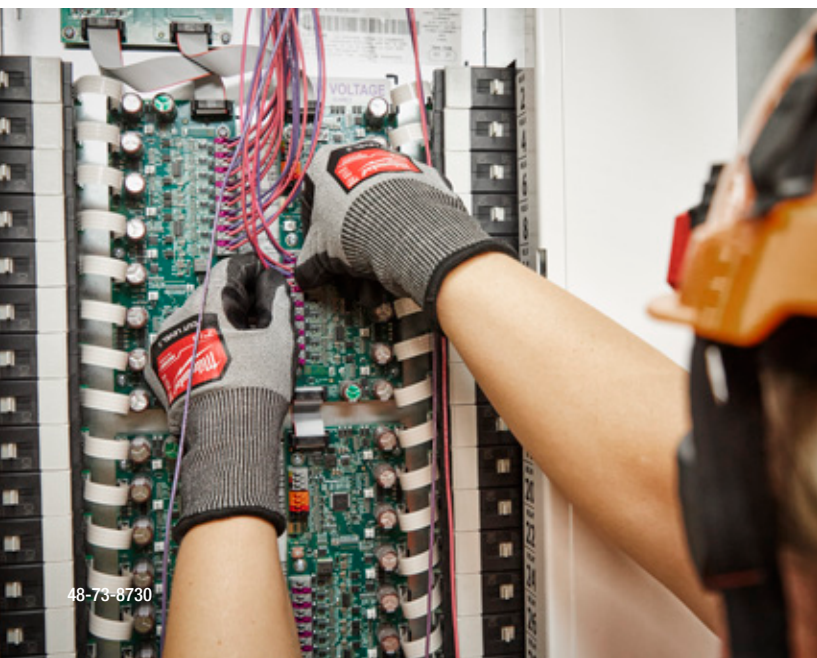

HIGH-DEXTERITY POLYURETHANE DIPPED GLOVES

STAY SAFE.
STAY **PRODUCTIVE.**