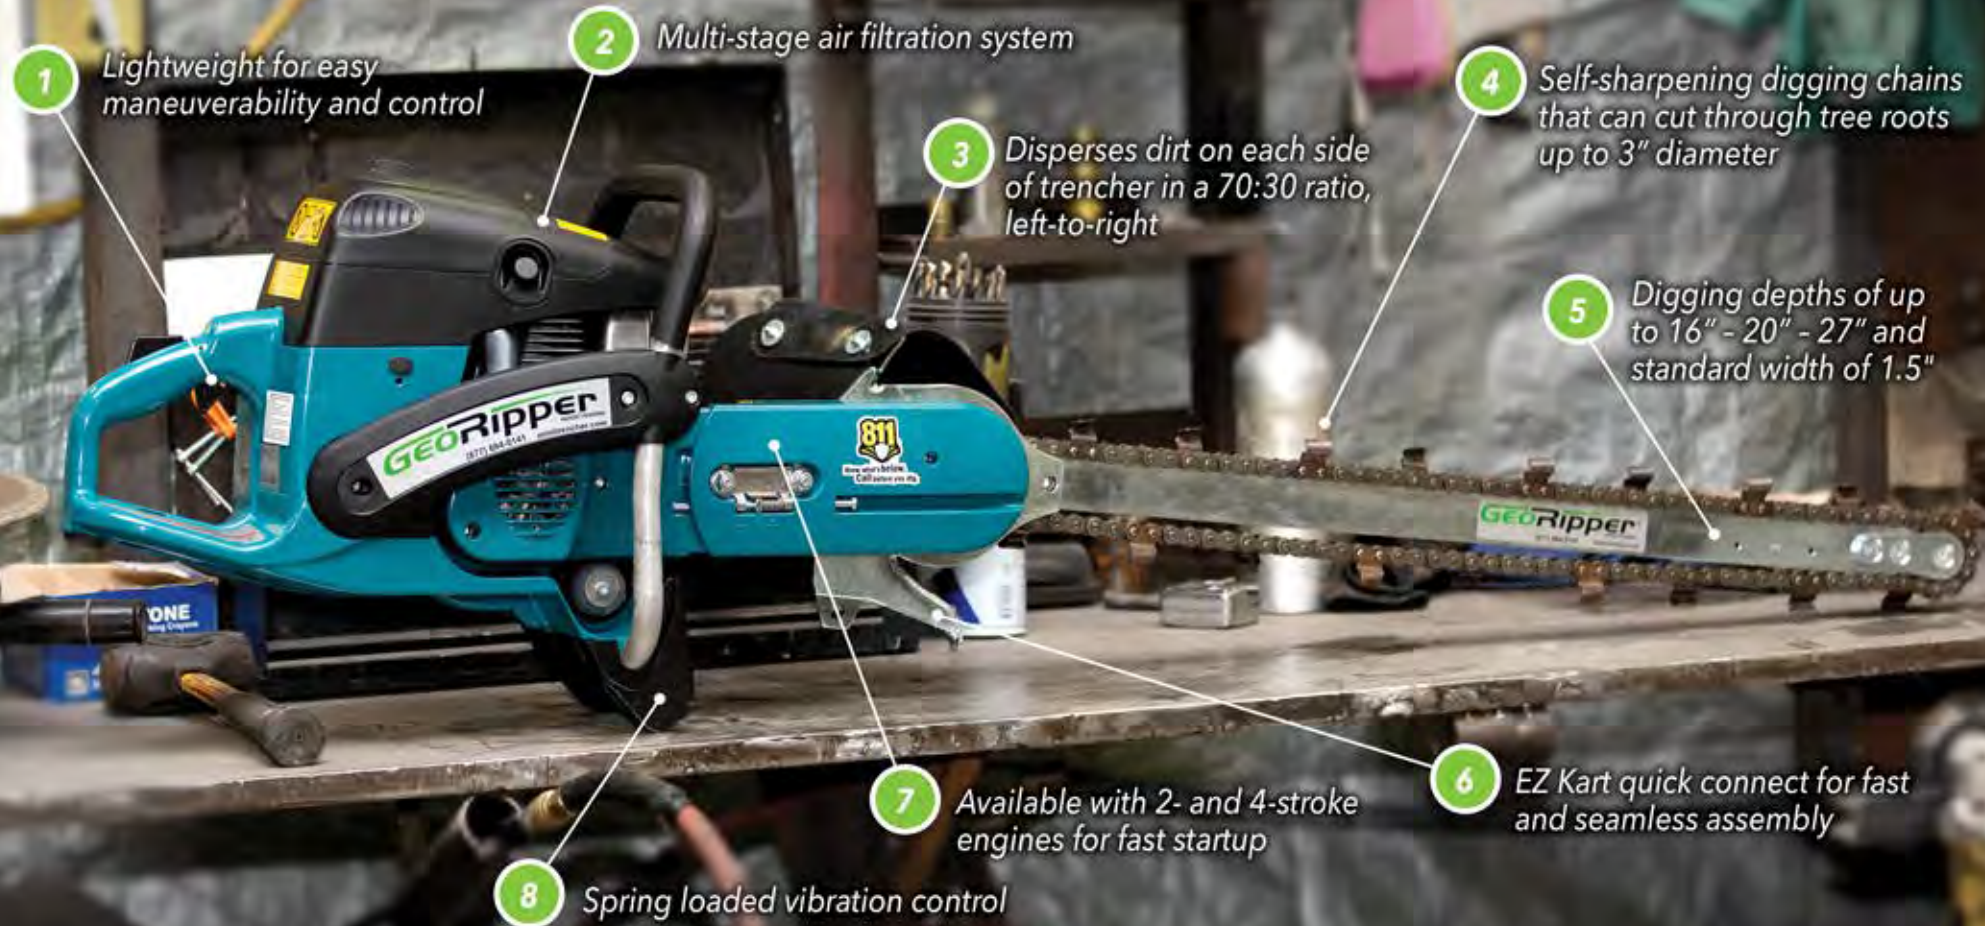

## EZ KART™

- ✓ Compatible with all Models  
(Comes standard with GR27)
- ✓ Disassembles easily  
for storage or transport
- ✓ Provides consistent digging  
depths for longer runs
- ✓ Quickly connects  
to GeoRipper trenchers
- ✓ Lightweight

## APPLICATIONS

-  IRRIGATION
-  DOG FENCING
-  ELECTRICAL
-  ROOT BARRIER
-  PLUMBING
-  EROSION CONTROL

### Mini Trencher™

SAVE TIME,  
MONEY  
& ENERGY

TRENCHING  
MADE EASY

[www.minitrencher.com](http://www.minitrencher.com)

**SERIES 6**

Models 616 & 620

**SERIES 7**

Models 716 & 720