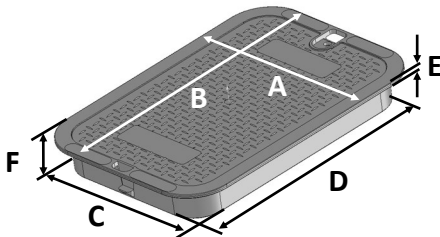

Series: Standard Series

Box Material: HDPE

Box Color: Green

Cover Material: HDPE

Lid Color: Green

Lid Marking: Irrigation Control Valve

Box Weight: 6.60 lbs

Lid Weight: 4.45 lbs

Total Weight: 11.05 lbs

Box includes 3/8-16 brass nut

118TBC

Stands alone as a short box or adds 3 7/8" when stacked on 13" x 20" Valve Box

Fits both Standard and Pro-Spec boxes

Pedestrian and lawn care equipment load rated

Made in USA

Made from 100% recycled materials

| Lid Dimensions | |
|-------------------|----------|
| A. Top width | 14 7/8" |
| B. Top length | 21 1/2" |
| C. Bottom width | 13 1/16" |
| D. Bottom length | 19 5/8" |
| E. Rim thickness | 1/4" |
| F. Overall height | 2 3/8" |

| Box Dimensions | |
|--------------------------|----------|
| A. Top inside width | 13 3/8" |
| B. Top inside length | 19 7/8" |
| C. Top outside width | 15 1/16" |
| D. Top outside length | 21 5/8" |
| E. Bottom inside width | 16" |
| F. Bottom inside length | 22 1/4" |
| G. Bottom outside width | 17 7/8" |
| H. Bottom outside length | 24 1/16" |
| I. Height | 6 1/2" |