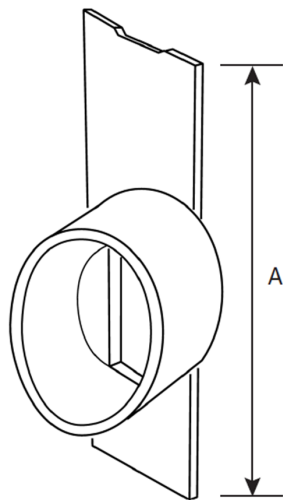

Micro Channel Accessories

Dimension Key		
A:	Height	
B:	Weight	

Part Number	A	B
8471	3 1/4	0.05
8472	3 1/4	0.05
8473	3 1/4	0.05

Micro End Plug

Part #: 8471 (White), 8472 (Sand), 8473 (Gray)
Weight Per Each: 0.05 lbs

Dimension Key		
A:	Length of coupling	
B:	Weight	

Part Number	A	B
8481	4"	.1

Micro Coupling
Part# 8481
Weight Per Each: 0.10 lbs

Part Number	A	B
230	6"	.4

Dimension Key		
A:	Length of stake	
B:	Weight	

6" Channel Installation Stake

Part #: 230 (Gray)
Weight Per Each: 0.04 lbs

Dimension Key			
A:	Height		
B:	Center of Flow		
C:	Weight		

Part Number	A	B	C
8461	3 1/4	1.25	0.1
8462	3 1/4	1.25	0.1
8463	3 1/4	1.25	0.1

Micro 1-1/2" Sch.40 Spigot End Outlet