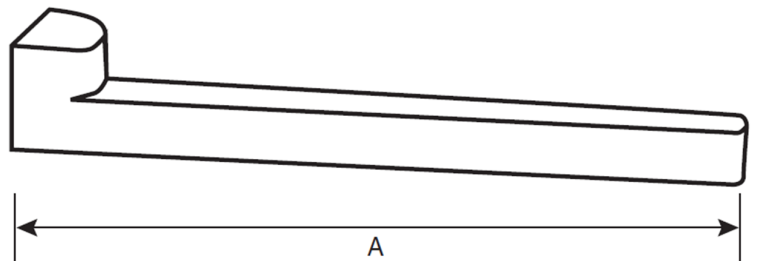

Micro Channel Accessories

Dimension Key		
A:	Height	
B:	Weight	

Part Number	A	B
8471	3 1/4	0.05
8472	3 1/4	0.05
8473	3 1/4	0.05

Micro End Plug

Part #: 8471 (White), 8472 (Sand), 8473 (Gray)
Weight Per Each: 0.05 lbs

Dimension Key		
A:	Length of coupling	
B:	Weight	

Part Number	A	B
8481	4"	.1

Micro Coupling
Part# 8481
Weight Per Each: 0.10 lbs

Part Number	A	B
230	6"	.4

Dimension Key		
A:	Length of stake	
B:	Weight	

6" Channel Installation Stake

Part #: 230 (Gray)
Weight Per Each: 0.04 lbs

Dimension Key			
A:	Height		
B:	Center of Flow		
C:	Weight		

Part Number	A	B	C
8461	3 1/4	1.25	0.1
8462	3 1/4	1.25	0.1
8463	3 1/4	1.25	0.1

Micro 1-1/2" Sch.40 Spigot End Outlet

Part #: 8461 (White), 8462 (Sand), 8463 (Gray)
Weight Per Each: 0.10 lbs.