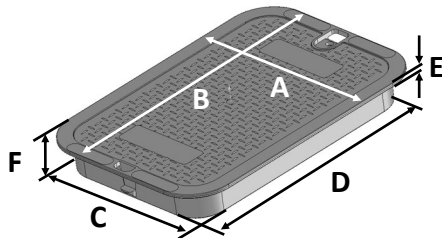

## 116TBC

Series: Standard Series

Box Color: Green

Box material : HDPE

Cover Color: Green

Cover Marking: Irrigation Control Valve

Cover material: HDPE

Box Weight: 4.0 lbs

Lid Weight: 2.61 lbs

Total Weight: 6.61 lbs

Load rating:

Pedestrian & lawn care equipment

Box includes 3/8-16 brass nut

All 14"x19" covers and risers fit this box

**Made in USA**

**Made from 100% recycled materials**

Lid Dimensions	
A. Top width	11 5/8"
B. Top length	16 13/16"
C. Bottom width	10 1/8"
D. Bottom length	15 1/4"
E. Rim thickness	1/4"
F. Overall height	2"

Box Dimensions	
A. Top inside width	10"
B. Top inside length	15"
C. Top outside width	11 3/4"
D. Top outside length	13 1/4"
E. Bottom inside width	12"
F. Bottom inside length	20 1/2"
G. Bottom outside width	17"
H. Bottom outside length	21 3/4"
I. Height	6 3/4"