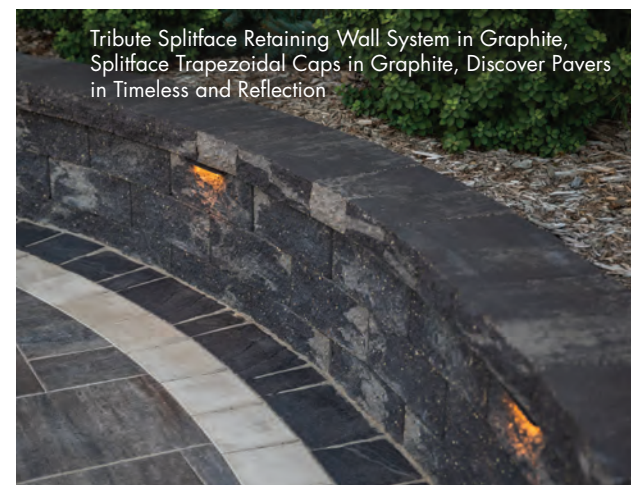

Tribute Splitface Retaining Wall System in Graphite, Splitface Trapezoidal Caps in Graphite, Discover Pavers in Timeless and Reflection