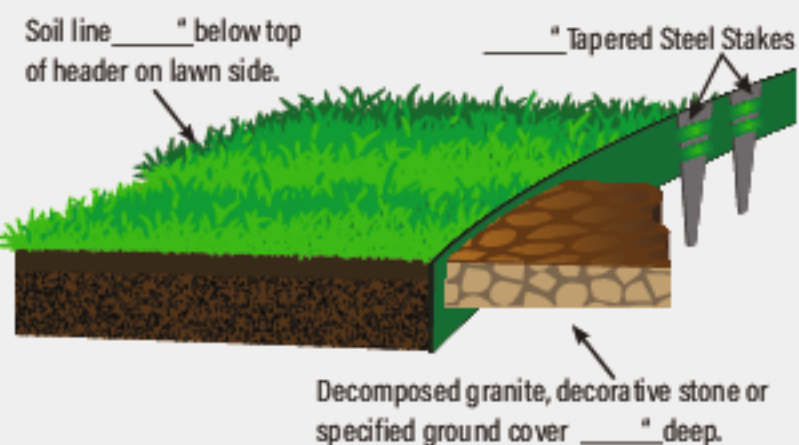

**DURAEDGE**

*-with-*  
**SHOT BLAST PREP**

**STEEL LANDSCAPE EDGING**

**STEEL HEADER DETAIL**

All steel curbing shall be \_\_\_\_\_ thick x \_\_\_\_\_ deep with \_\_\_\_\_ stakes per section, painted \_\_\_\_\_ at the factory as manufactured by **The J D Russell Company** and under its tradename, **DURAEDGE**