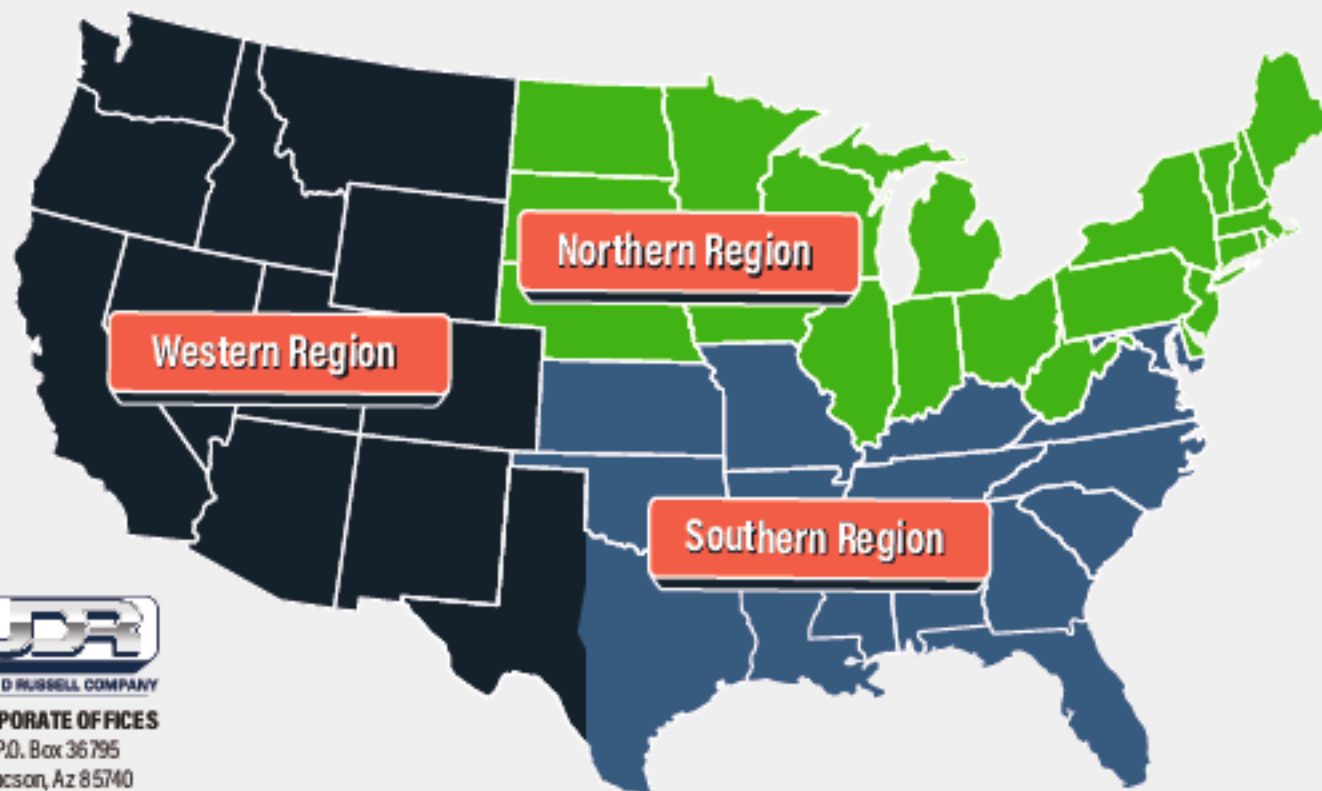

CORPORATE OFFICES
P.O. Box 36795
Tucson, Az 85740
(520) 742-6194 • Fax (520) 293-2202

NORTHERN REGION
P.O. Box 183471
Shelby Township, Mi 48318
(586) 254-8500
(800) 888-9708
Fax (586) 254-8555

SOUTHERN REGION
P.O. Box 311
Farmersville, Tx 75442
(270) 826-7008
(800) 888-6872
Fax (270) 826-7018

WESTERN REGION
5488 Reflex Drive
Las Vegas, Nv 89156
(520) 742-6194
(800) 888-7425
Fax (520) 293-2202

SOUTHEASTERN WAREHO USE & DISTRIBUTION
Jacksonville, Fl 32258
(800) 888-6872
Fax (270) 826-7018

jdrussellco.com
contact@jdrussellco.com

Use DURAEDGE Accessories for Tree Rings, End Pieces, and other supplies to customize your DURAEDGE design.

THE J D RUSSELL COMPANY

Manufactured in the USA